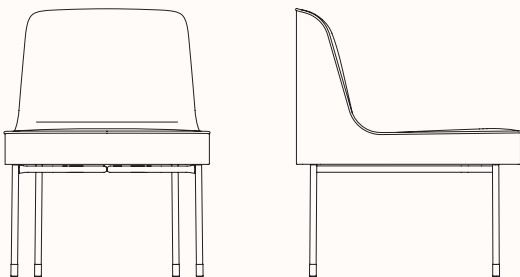

## Features:

Lois Lounge Chair is part of a sophisticated collection of contemporary seating and tables with a language of fluid, geometric lines and carefully refined details. Soft, upholstered forms are sculpted by continuous lines and accented with piping details, extending the studio's ongoing exploration into the relationships between two-dimensional line and three-dimensional form. Slim legs give the pieces an appearance of lightness. Lois offers generosity for the user, whilst maintaining a compact footprint, making this a highly functional choice for a wide range of spaces.

## Dimensions