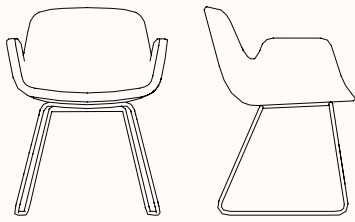

### Features:

A compact profile with fluid line, Pass Chairs padded and enveloping seat wraps you in comfort.

### Finishes:

Shell with internal metal frame upholstered with fire resistant moulded foam. Upholstery in fabric collection categories A, B, C, D, soft leather and COM. Two tone upholstery available. Refer to the Lapalma finishes specification.

### Frame:

Note: \*Available on sled base only  
\*\* Available on round base only

**Dimensions:**

**Sled Base  
S130**

OW 590mm  
OD 560mm  
SH 460mm  
AH 660mm  
OH 800mm

**Swivel 4 Star Base (flat)  
S131**