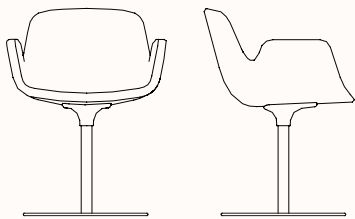

### Features:

A compact profile with fluid line, Pass Chairs padded and enveloping seat wraps you in comfort.

### Frame:

Note: \*Available on sled base only  
\*\* Available on round base only

**Dimensions:**

**Sled Base  
S130**

OW 590mm  
OD 560mm  
SH 460mm  
AH 660mm  
OH 800mm

**Swivel 4 Star Base (flat)  
S131**

OW 590mm  
OD 560mm  
SH 460mm  
AH 660mm  
OH 800mm

**Swivel 4 Star Base  
S119**

OW 590mm  
OD 560mm  
SH 460mm  
AH 660mm  
OH 800mm

**Swivel Round Base  
S121**

OW 590mm  
OD 560mm  
SH 460mm  
AH 660mm  
OH 800mm

**Swivel 5 Star Base  
S134**

OW 600mm  
OD 600mm  
SH 460mm  
AH 660mm  
OH 800mm

**Dimensions:**

**Swivel 5 Star Castor Base (flat)  
Height Adjustable - S135**

OW 600mm  
OD 600mm  
SH 440-540mm  
AH 640-740mm  
OH 780-880mm