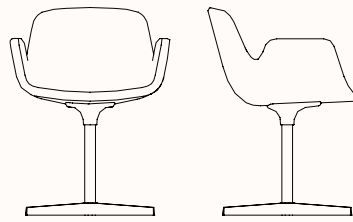

### Features:

A compact profile with fluid line, Pass Chairs padded and enveloping seat wraps you in comfort.

### Frame:

Note: \*Available on sled base only  
\*\* Available on round base only

**Dimensions:**

**Sled Base  
S130**

OW 590mm  
OD 560mm  
SH 460mm  
AH 660mm  
OH 800mm

**Swivel 4 Star Base (flat)  
S131**

OW 590mm  
OD 560mm  
SH 460mm  
AH 660mm  
OH 800mm

**Swivel 4 Star Base  
S119**

OW 590mm  
OD 560mm  
SH 460mm  
AH 660mm  
OH 800mm

**Swivel Round Base  
S121**

OW 590mm  
OD 560mm  
SH 460mm  
AH 660mm  
OH 800mm

**Swivel 5 Star Base  
S134**

OW 600mm  
OD 600mm  
SH 460mm  
AH 660mm  
OH 800mm

**Dimensions:**

**Swivel 5 Star Castor Base (flat)  
Height Adjustable - S135**

OW 600mm  
OD 600mm  
SH 440-540mm  
AH 640-740mm  
OH 780-880mm