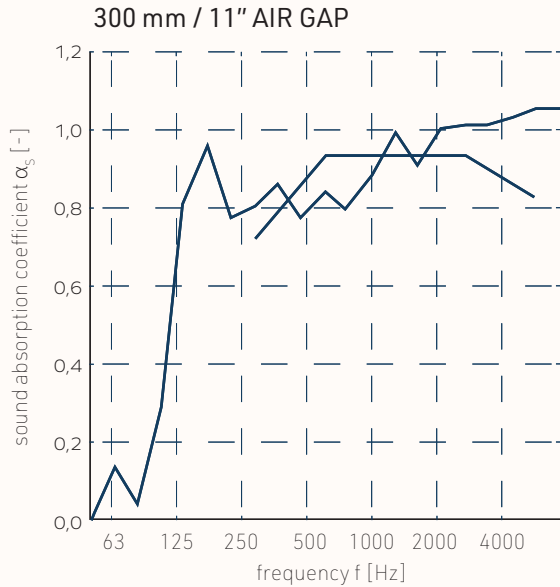

## Sound Absorption:

DIN ISO 11654

24 mm

aw 0.55 (no airgap)

aw 0.65 (50 mm / 2" air gap)

aw 0.90 (100 mm / 4" air gap)

aw 0.95 (200 mm / 8" air gap)

aw 0.95 (300 mm / 11" air gap)

## Dimensions