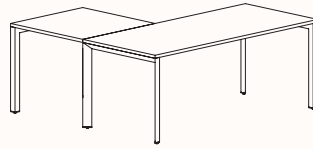

180 Degree

Pod of 2

**Pod of 4
With Shared Leg Powerblade**

**Pod of 6
With Shared Leg Powerblade**

**Pod of 8
With Shared Leg Powerblade**

**Pod of 10
With Shared Leg Powerblade**

**Pod of 12
With Shared Leg Powerblade**

120 Degree

120 Degree

Width Range: 1200 - 1800mm
Length Range: 1200 - 1800mm
Depth Range: 600 - 900mm
Height Range: 720mm (Fixed Height)
610 - 788mm (Tech Adjust)

120 Degree U-Shape

Pod of 3

Pod of 6

Pod of 9

90 Degree

3 End Left Hand

Width Range: 1200 - 2700mm

Length Range: 1200 - 2700mm

Depth Range: 600 - 900mm

Height Range: 720mm (Fixed Height)

610 - 788mm (Tech Adjust)

3 End Right Hand