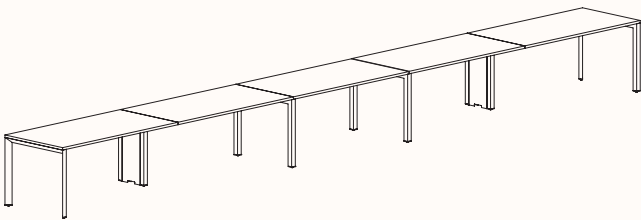

Zenith House Powder Coat:

180 Degree

180 Degree Single

Width Range: 1200 - 2700mm

Length Range: 1200 - 2700mm

Depth Range: 600 - 900mm

Height Range: 720mm (Fixed Height)

610 - 788mm (Tech Adjust)

Run of 2 1x Powerblade Shared Leg

Run of 3 2x Powerblade Shared Leg

Run of 4 1x Powerblade Shared Leg

Run of 4 2x Powerblade Shared Leg

Run of 5 2x Powerblade Shared Leg

Run of 6 1x Powerblade Shared Leg

Run of 6 2x Powerblade Shared Leg

180 Degree

Pod of 2

**Pod of 4
With Shared Leg Powerblade**

**Pod of 6
With Shared Leg Powerblade**

**Pod of 8
With Shared Leg Powerblade**

**Pod of 10
With Shared Leg Powerblade**

**Pod of 12
With Shared Leg Powerblade**

120 Degree

120 Degree

Width Range: 1200 - 1800mm
Length Range: 1200 - 1800mm
Depth Range: 600 - 900mm
Height Range: 720mm (Fixed Height)
610 - 788mm (Tech Adjust)

120 Degree U-Shape

Pod of 3

Pod of 6

Pod of 9