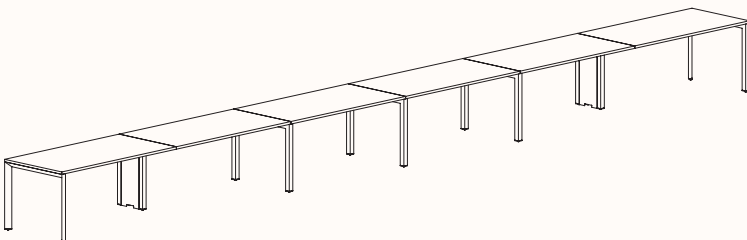

Zenith House Powder Coat:

180 Degree

180 Degree Single

Width Range: 1200 - 2700mm

Length Range: 1200 - 2700mm

Depth Range: 600 - 900mm

Height Range: 720mm (Fixed Height)

610 - 788mm (Tech Adjust)

Run of 2 1x Powerblade Shared Leg

Run of 3 2x Powerblade Shared Leg

Run of 4 1x Powerblade Shared Leg

Run of 4 2x Powerblade Shared Leg

Run of 5 2x Powerblade Shared Leg

Run of 6 1x Powerblade Shared Leg

Run of 6 2x Powerblade Shared Leg

180 Degree

Pod of 2

**Pod of 4
With Shared Leg Powerblade**

**Pod of 6
With Shared Leg Powerblade**

**Pod of 8
With Shared Leg Powerblade**

**Pod of 10
With Shared Leg Powerblade**

**Pod of 12
With Shared Leg Powerblade**

120 Degree

120 Degree

Width Range: 1200 - 1800mm
Length Range: 1200 - 1800mm
Depth Range: 600 - 900mm
Height Range: 720mm (Fixed Height)
610 - 788mm (Tech Adjust)

120 Degree U-Shape

Pod of 3

Pod of 6

Pod of 9