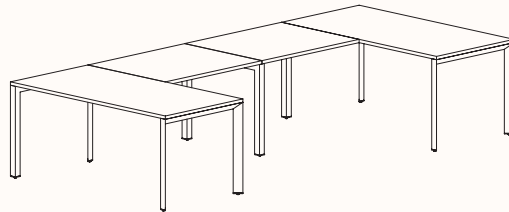

120 Degree

120 Degree

Width Range: 1200 - 1800mm
Length Range: 1200 - 1800mm
Depth Range: 600 - 900mm
Height Range: 720mm (Fixed Height)
610 - 788mm (Tech Adjust)

120 Degree U-Shape

Pod of 3

Pod of 6

Pod of 9

90 Degree

3 End Left Hand

Width Range: 1200 - 2700mm

Length Range: 1200 - 2700mm

Depth Range: 600 - 900mm

Height Range: 720mm (Fixed Height)

610 - 788mm (Tech Adjust)

3 End Right Hand

Pod of Two

3 End Left Hand & 3 End Right Hand

Pod of Four

2x 3 End Left Hand & 2x 3 End Right Hand

U-Shape 4 End

U-Shape 2X90

120 Degree Hex Post

Pod of 3 with Hex Post