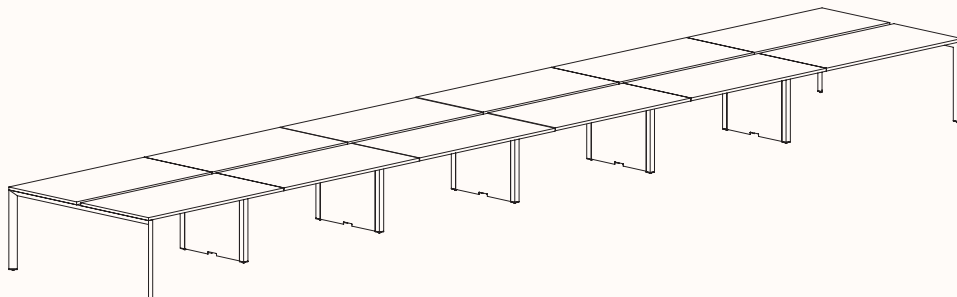

180 Degree

Pod of 2

**Pod of 4
With Shared Leg Powerblade**

**Pod of 6
With Shared Leg Powerblade**

**Pod of 8
With Shared Leg Powerblade**

**Pod of 10
With Shared Leg Powerblade**

**Pod of 12
With Shared Leg Powerblade**

120 Degree

120 Degree

Width Range: 1200 - 1800mm
Length Range: 1200 - 1800mm
Depth Range: 600 - 900mm
Height Range: 720mm (Fixed Height)
610 - 788mm (Tech Adjust)

120 Degree U-Shape

Pod of 3

Pod of 6

Pod of 9

90 Degree

3 End Left Hand

Width Range: 1200 - 2700mm

Length Range: 1200 - 2700mm

Depth Range: 600 - 900mm

Height Range: 720mm (Fixed Height)

610 - 788mm (Tech Adjust)

3 End Right Hand