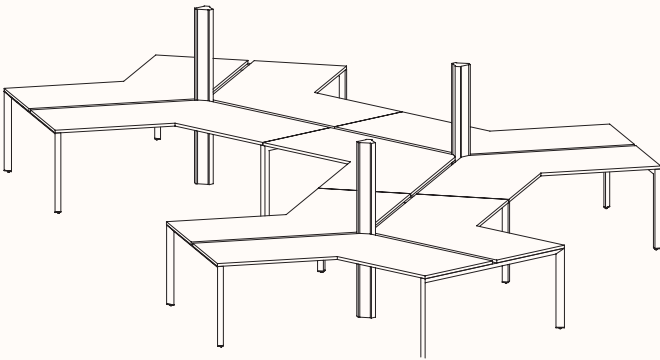

Pod of 9 with Hex Post