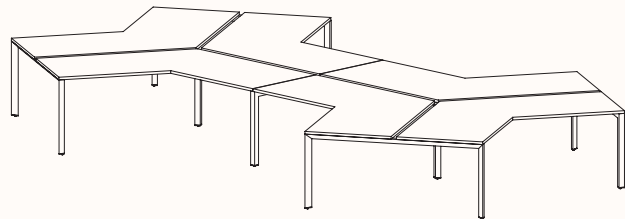

zenithinteriors.com

SILHOUETTE Workstation

Zenith

Features:

Silhouette provides flexibility and contemporary design elements offering elegance and simplicity as a workstation.

Bench tops take on a floating appearance, the triangular profile gives a purposeful stance, while the slim silhouetted under frame provides an airy atmosphere so forget that below work surface clutter too, we believe floor space is for the user.

180 Degree

Pod of 2

**Pod of 4
With Shared Leg Powerblade**

**Pod of 6
With Shared Leg Powerblade**

**Pod of 8
With Shared Leg Powerblade**

**Pod of 10
With Shared Leg Powerblade**

**Pod of 12
With Shared Leg Powerblade**

120 Degree

120 Degree

Width Range: 1200 - 1800mm
Length Range: 1200 - 1800mm
Depth Range: 600 - 900mm
Height Range: 720mm (Fixed Height)
610 - 788mm (Tech Adjust)

120 Degree U-Shape

Pod of 3

Pod of 6

Pod of 9

90 Degree

3 End Left Hand

Width Range: 1200 - 2700mm

Length Range: 1200 - 2700mm

Depth Range: 600 - 900mm

Height Range: 720mm (Fixed Height)

610 - 788mm (Tech Adjust)

3 End Right Hand