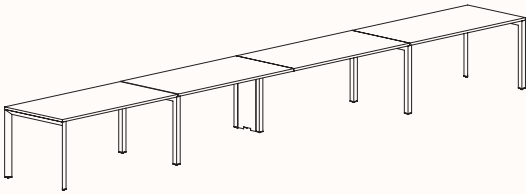

zenithinteriors.com

SILHOUETTE Workstation

Zenith

Features:

Silhouette provides flexibility and contemporary design elements offering elegance and simplicity as a workstation.

Bench tops take on a floating appearance, the triangular profile gives a purposeful stance, while the slim silhouetted under frame provides an airy atmosphere so forget that below work surface clutter too, we believe floor space is for the user.

The light weight construction allows us to provide an extraordinary combination of variations, enough to suit any application.

Options:

- [180°](#), [120°](#), [90°](#) configurations
- Fixed Height & Tech Adjust
- Sharknose edge
- Precinct, CTRL, S30 and S50 Screens
- CTRL Rail compatibility: Single Sided Rail, Double Sided Rail (1-way & 2-way brackets), Ctrl Screen Rail Elevated & Worktop Mounted
- Floorsight pucks and sensors
- Castors available in 180 Degree single desk only.

Zenith House Powder Coat:

180 Degree

180 Degree Single

Width Range: 1200 - 2700mm

Length Range: 1200 - 2700mm

Depth Range: 600 - 900mm

Height Range: 720mm (Fixed Height)

610 - 788mm (Tech Adjust)

Run of 2 1x Powerblade Shared Leg

Run of 3 2x Powerblade Shared Leg

Run of 4 1x Powerblade Shared Leg

Run of 4 2x Powerblade Shared Leg

Run of 5 2x Powerblade Shared Leg

Run of 6 1x Powerblade Shared Leg

Run of 6 2x Powerblade Shared Leg