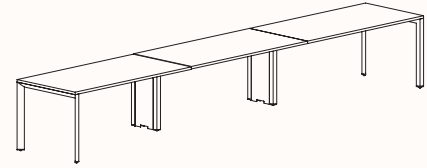

The light weight construction allows us to provide an extraordinary combination of variations, enough to suit any application.

Options:

- [180°](#), [120°](#), [90°](#) configurations
- Fixed Height & Tech Adjust
- Sharknose edge
- Precinct, CTRL, S30 and S50 Screens
- CTRL Rail compatibility: Single Sided Rail, Double Sided Rail (1-way & 2-way brackets), Ctrl Screen Rail Elevated & Worktop Mounted
- Floorsight pucks and sensors
- Castors available in 180 Degree single desk only.

Zenith House Powder Coat:

180 Degree

180 Degree Single

Width Range: 1200 - 2700mm

Length Range: 1200 - 2700mm

Depth Range: 600 - 900mm

Height Range: 720mm (Fixed Height)

610 - 788mm (Tech Adjust)

Run of 2 1x Powerblade Shared Leg

Run of 3 2x Powerblade Shared Leg

Run of 4 1x Powerblade Shared Leg

Run of 4 2x Powerblade Shared Leg

Run of 5 2x Powerblade Shared Leg

Run of 6 1x Powerblade Shared Leg

Run of 6 2x Powerblade Shared Leg

120 Degree

120 Degree

Width Range: 1200 - 1800mm
Length Range: 1200 - 1800mm
Depth Range: 600 - 900mm
Height Range: 720mm (Fixed Height)
610 - 788mm (Tech Adjust)

120 Degree U-Shape

Pod of 3

Pod of 6

Pod of 9