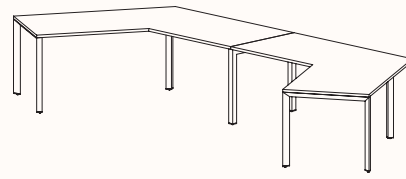

Zenith House Powder Coat:

180 Degree

180 Degree Single

Width Range: 1200 - 2700mm

Length Range: 1200 - 2700mm

Depth Range: 600 - 900mm

Height Range: 720mm (Fixed Height)

610 - 788mm (Tech Adjust)

180 Degree

Pod of 2

**Pod of 4
With Shared Leg Powerblade**

**Pod of 6
With Shared Leg Powerblade**

**Pod of 8
With Shared Leg Powerblade**

**Pod of 10
With Shared Leg Powerblade**

**Pod of 12
With Shared Leg Powerblade**

120 Degree

120 Degree

Width Range: 1200 - 1800mm
Length Range: 1200 - 1800mm
Depth Range: 600 - 900mm
Height Range: 720mm (Fixed Height)
610 - 788mm (Tech Adjust)

120 Degree U-Shape

Pod of 3

Pod of 6

Pod of 9

90 Degree

3 End Left Hand

Width Range: 1200 - 2700mm

Length Range: 1200 - 2700mm

Depth Range: 600 - 900mm

Height Range: 720mm (Fixed Height)

610 - 788mm (Tech Adjust)

3 End Right Hand