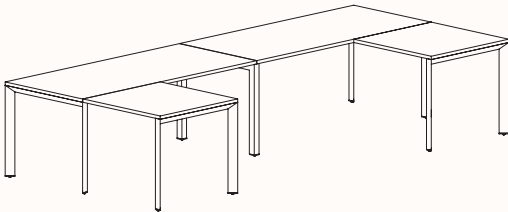

120 Degree

120 Degree

Width Range: 1200 - 1800mm
Length Range: 1200 - 1800mm
Depth Range: 600 - 900mm
Height Range: 720mm (Fixed Height)
610 - 788mm (Tech Adjust)

120 Degree U-Shape

Pod of 3

Pod of 6

Pod of 9

90 Degree

3 End Left Hand

Width Range: 1200 - 2700mm

Length Range: 1200 - 2700mm

Depth Range: 600 - 900mm

Height Range: 720mm (Fixed Height)

610 - 788mm (Tech Adjust)

3 End Right Hand

Pod of Two

3 End Left Hand & 3 End Right Hand

Pod of Four

2x 3 End Left Hand & 2x 3 End Right Hand

U-Shape 4 End

U-Shape 2X90

120 Degree Hex Post

Pod of 3 with Hex Post