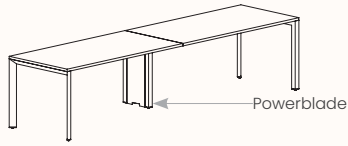

The light weight construction allows us to provide an extraordinary combination of variations, enough to suit any application.

Options:

- [180°](#), [120°](#), [90°](#) configurations
- Fixed Height & Tech Adjust
- Sharknose edge
- Precinct, CTRL, S30 and S50 Screens
- CTRL Rail compatibility: Single Sided Rail, Double Sided Rail (1-way & 2-way brackets), Ctrl Screen Rail Elevated & Worktop Mounted
- Floorsight pucks and sensors
- Castors available in 180 Degree single desk only.

Zenith House Powder Coat:

180 Degree

180 Degree Single

Width Range: 1200 - 2700mm

Length Range: 1200 - 2700mm

Depth Range: 600 - 900mm

Height Range: 720mm (Fixed Height)

610 - 788mm (Tech Adjust)

Run of 2 1x Powerblade Shared Leg

Run of 3 2x Powerblade Shared Leg

Run of 4 1x Powerblade Shared Leg

Run of 4 2x Powerblade Shared Leg

Run of 5 2x Powerblade Shared Leg

Run of 6 1x Powerblade Shared Leg

Run of 6 2x Powerblade Shared Leg

120 Degree

120 Degree

Width Range: 1200 - 1800mm
Length Range: 1200 - 1800mm
Depth Range: 600 - 900mm
Height Range: 720mm (Fixed Height)
610 - 788mm (Tech Adjust)

120 Degree U-Shape

Pod of 3

Pod of 6

Pod of 9