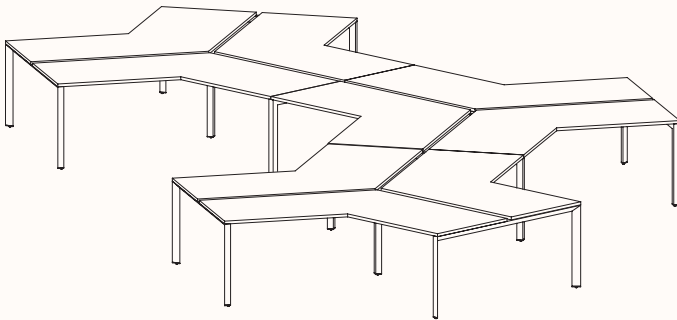

zenithinteriors.com

SILHOUETTE Workstation

Zenith

Features:

Silhouette provides flexibility and contemporary design elements offering elegance and simplicity as a workstation.

Bench tops take on a floating appearance, the triangular profile gives a purposeful stance, while the slim silhouetted under frame provides an airy atmosphere so forget that below work surface clutter too, we believe floor space is for the user.

180 Degree

Pod of 2

**Pod of 4
With Shared Leg Powerblade**

**Pod of 6
With Shared Leg Powerblade**

**Pod of 8
With Shared Leg Powerblade**

**Pod of 10
With Shared Leg Powerblade**

**Pod of 12
With Shared Leg Powerblade**

120 Degree

120 Degree

Width Range: 1200 - 1800mm
Length Range: 1200 - 1800mm
Depth Range: 600 - 900mm
Height Range: 720mm (Fixed Height)
610 - 788mm (Tech Adjust)

120 Degree U-Shape

Pod of 3

Pod of 6

Pod of 9

90 Degree

3 End Left Hand

Width Range: 1200 - 2700mm

Length Range: 1200 - 2700mm

Depth Range: 600 - 900mm

Height Range: 720mm (Fixed Height)

610 - 788mm (Tech Adjust)

3 End Right Hand