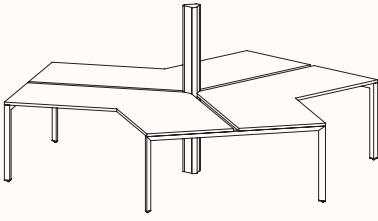

The light weight construction allows us to provide an extraordinary combination of variations, enough to suit any application.

Options:

- [180°](#), [120°](#), [90°](#) configurations
- Fixed Height & Tech Adjust
- Sharknose edge
- Precinct, CTRL, S30 and S50 Screens
- CTRL Rail compatibility: Single Sided Rail, Double Sided Rail (1-way & 2-way brackets), Ctrl Screen Rail Elevated & Worktop Mounted
- Floorsight pucks and sensors
- Castors available in 180 Degree single desk only.

90 Degree

3 End Left Hand

Width Range: 1200 - 2700mm

Length Range: 1200 - 2700mm

Depth Range: 600 - 900mm

Height Range: 720mm (Fixed Height)

610 - 788mm (Tech Adjust)

3 End Right Hand

Pod of Two

3 End Left Hand & 3 End Right Hand

Pod of Four

2x 3 End Left Hand & 2x 3 End Right Hand

U-Shape 4 End

U-Shape 2X90

120 Degree Hex Post

Pod of 3 with Hex Post