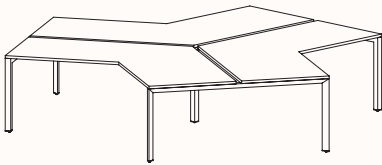

180 Degree

Pod of 2

**Pod of 4
With Shared Leg Powerblade**

**Pod of 6
With Shared Leg Powerblade**

**Pod of 8
With Shared Leg Powerblade**

**Pod of 10
With Shared Leg Powerblade**

**Pod of 12
With Shared Leg Powerblade**

120 Degree

120 Degree

Width Range: 1200 - 1800mm
Length Range: 1200 - 1800mm
Depth Range: 600 - 900mm
Height Range: 720mm (Fixed Height)
610 - 788mm (Tech Adjust)

120 Degree U-Shape

Pod of 3

Pod of 6

Pod of 9

90 Degree

3 End Left Hand

Width Range: 1200 - 2700mm

Length Range: 1200 - 2700mm

Depth Range: 600 - 900mm

Height Range: 720mm (Fixed Height)

610 - 788mm (Tech Adjust)

3 End Right Hand