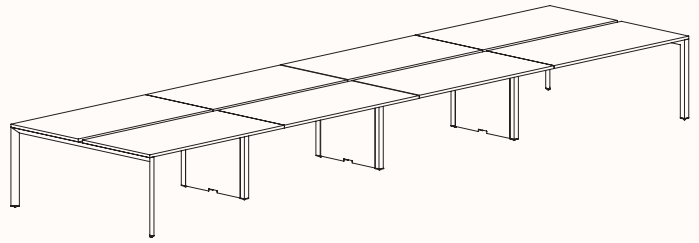

180 Degree

Pod of 2

**Pod of 4
With Shared Leg Powerblade**

**Pod of 6
With Shared Leg Powerblade**

**Pod of 8
With Shared Leg Powerblade**

**Pod of 10
With Shared Leg Powerblade**

**Pod of 12
With Shared Leg Powerblade**

120 Degree

120 Degree

Width Range: 1200 - 1800mm
Length Range: 1200 - 1800mm
Depth Range: 600 - 900mm
Height Range: 720mm (Fixed Height)
610 - 788mm (Tech Adjust)

120 Degree U-Shape

Pod of 3

Pod of 6

Pod of 9

90 Degree

3 End Left Hand

Width Range: 1200 - 2700mm

Length Range: 1200 - 2700mm

Depth Range: 600 - 900mm

Height Range: 720mm (Fixed Height)

610 - 788mm (Tech Adjust)

3 End Right Hand