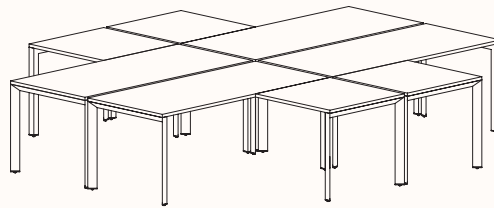

120 Degree

120 Degree

Width Range: 1200 - 1800mm
Length Range: 1200 - 1800mm
Depth Range: 600 - 900mm
Height Range: 720mm (Fixed Height)
610 - 788mm (Tech Adjust)

120 Degree U-Shape

Pod of 3

Pod of 6

Pod of 9

90 Degree

3 End Left Hand

Width Range: 1200 - 2700mm

Length Range: 1200 - 2700mm

Depth Range: 600 - 900mm

Height Range: 720mm (Fixed Height)

610 - 788mm (Tech Adjust)

3 End Right Hand

Pod of Two

3 End Left Hand & 3 End Right Hand

Pod of Four

2x 3 End Left Hand & 2x 3 End Right Hand

U-Shape 4 End

U-Shape 2X90

120 Degree Hex Post

Pod of 3 with Hex Post