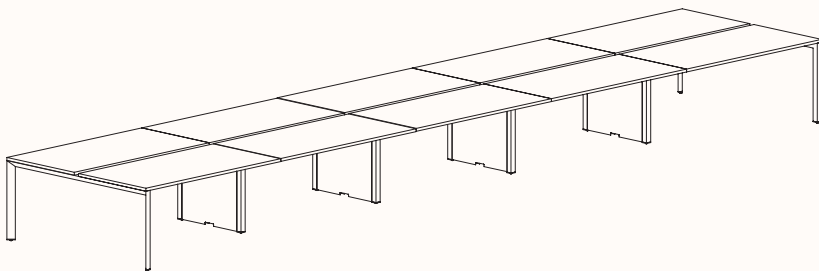

180 Degree

Pod of 2

**Pod of 4
With Shared Leg Powerblade**

**Pod of 6
With Shared Leg Powerblade**

**Pod of 8
With Shared Leg Powerblade**

**Pod of 10
With Shared Leg Powerblade**

**Pod of 12
With Shared Leg Powerblade**

120 Degree

120 Degree

Width Range: 1200 - 1800mm
Length Range: 1200 - 1800mm
Depth Range: 600 - 900mm
Height Range: 720mm (Fixed Height)
610 - 788mm (Tech Adjust)

120 Degree U-Shape

Pod of 3

Pod of 6

Pod of 9

90 Degree

3 End Left Hand

Width Range: 1200 - 2700mm

Length Range: 1200 - 2700mm

Depth Range: 600 - 900mm

Height Range: 720mm (Fixed Height)

610 - 788mm (Tech Adjust)

3 End Right Hand