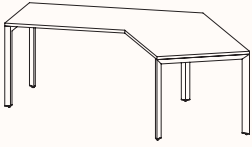

Run of 2 1x Powerblade Shared Leg

Run of 3 2x Powerblade Shared Leg

Run of 4 1x Powerblade Shared Leg

Run of 4 2x Powerblade Shared Leg

Run of 5 2x Powerblade Shared Leg

Run of 6 1x Powerblade Shared Leg

Run of 6 2x Powerblade Shared Leg

180 Degree

Pod of 2

**Pod of 4
With Shared Leg Powerblade**

**Pod of 6
With Shared Leg Powerblade**

**Pod of 8
With Shared Leg Powerblade**

**Pod of 10
With Shared Leg Powerblade**

**Pod of 12
With Shared Leg Powerblade**

120 Degree

120 Degree

Width Range: 1200 - 1800mm
Length Range: 1200 - 1800mm
Depth Range: 600 - 900mm
Height Range: 720mm (Fixed Height)
610 - 788mm (Tech Adjust)

120 Degree U-Shape

Pod of 3

Pod of 6

Pod of 9

90 Degree

3 End Left Hand

Width Range: 1200 - 2700mm

Length Range: 1200 - 2700mm

Depth Range: 600 - 900mm

Height Range: 720mm (Fixed Height)

610 - 788mm (Tech Adjust)

3 End Right Hand