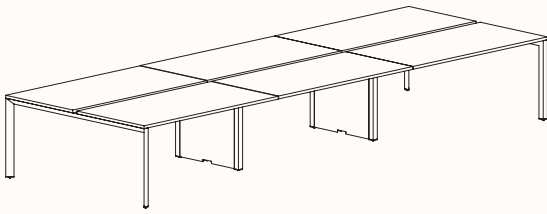

Zenith House Powder Coat:

180 Degree

180 Degree Single

Width Range: 1200 - 2700mm

Length Range: 1200 - 2700mm

Depth Range: 600 - 900mm

Height Range: 720mm (Fixed Height)

610 - 788mm (Tech Adjust)

Run of 2 1x Powerblade Shared Leg

Run of 3 2x Powerblade Shared Leg

Run of 4 1x Powerblade Shared Leg

Run of 4 2x Powerblade Shared Leg

Run of 5 2x Powerblade Shared Leg

Run of 6 1x Powerblade Shared Leg

Run of 6 2x Powerblade Shared Leg

180 Degree

Pod of 2

**Pod of 4
With Shared Leg Powerblade**

**Pod of 6
With Shared Leg Powerblade**

**Pod of 8
With Shared Leg Powerblade**

**Pod of 10
With Shared Leg Powerblade**

**Pod of 12
With Shared Leg Powerblade**

120 Degree

120 Degree

Width Range: 1200 - 1800mm
Length Range: 1200 - 1800mm
Depth Range: 600 - 900mm
Height Range: 720mm (Fixed Height)
610 - 788mm (Tech Adjust)

120 Degree U-Shape

Pod of 3

Pod of 6

Pod of 9