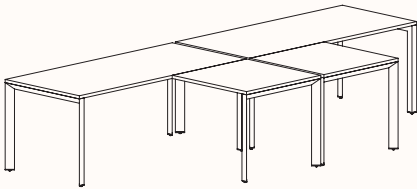

120 Degree

120 Degree

Width Range: 1200 - 1800mm
Length Range: 1200 - 1800mm
Depth Range: 600 - 900mm
Height Range: 720mm (Fixed Height)
610 - 788mm (Tech Adjust)

120 Degree U-Shape

Pod of 3

Pod of 6

Pod of 9

90 Degree

3 End Left Hand

Width Range: 1200 - 2700mm

Length Range: 1200 - 2700mm

Depth Range: 600 - 900mm

Height Range: 720mm (Fixed Height)

610 - 788mm (Tech Adjust)

3 End Right Hand

Pod of Two

3 End Left Hand & 3 End Right Hand

Pod of Four

2x 3 End Left Hand & 2x 3 End Right Hand

U-Shape 4 End

U-Shape 2X90

120 Degree Hex Post

Pod of 3 with Hex Post