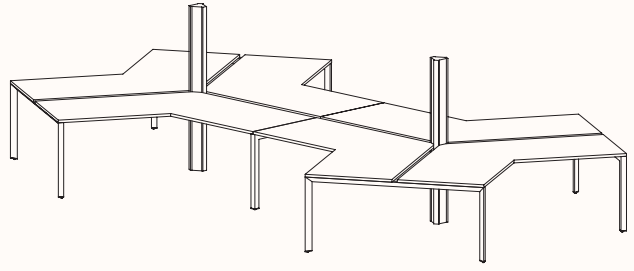

zenithinteriors.com

SILHOUETTE Workstation

Zenith

Features:

Silhouette provides flexibility and contemporary design elements offering elegance and simplicity as a workstation.

Bench tops take on a floating appearance, the triangular profile gives a purposeful stance, while the slim silhouetted under frame provides an airy atmosphere so forget that below work surface clutter too, we believe floor space is for the user.

The light weight construction allows us to provide an extraordinary combination of variations, enough to suit any application.

Options:

- [180°](#), [120°](#), [90°](#) configurations
- Fixed Height & Tech Adjust
- Sharknose edge
- Precinct, CTRL, S30 and S50 Screens
- CTRL Rail compatibility: Single Sided Rail, Double Sided Rail (1-way & 2-way brackets), Ctrl Screen Rail Elevated & Worktop Mounted
- Floorsight pucks and sensors
- Castors available in 180 Degree single desk only.

90 Degree

3 End Left Hand

Width Range: 1200 - 2700mm

Length Range: 1200 - 2700mm

Depth Range: 600 - 900mm

Height Range: 720mm (Fixed Height)

610 - 788mm (Tech Adjust)

3 End Right Hand

Pod of Two

3 End Left Hand & 3 End Right Hand

Pod of Four

2x 3 End Left Hand & 2x 3 End Right Hand

U-Shape 4 End

U-Shape 2X90

120 Degree Hex Post

Pod of 3 with Hex Post