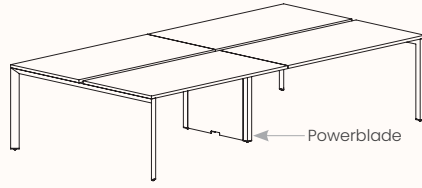

The light weight construction allows us to provide an extraordinary combination of variations, enough to suit any application.

Options:

- [180°](#), [120°](#), [90°](#) configurations
- Fixed Height & Tech Adjust
- Sharknose edge
- Precinct, CTRL, S30 and S50 Screens
- CTRL Rail compatibility: Single Sided Rail, Double Sided Rail (1-way & 2-way brackets), Ctrl Screen Rail Elevated & Worktop Mounted
- Floorsight pucks and sensors
- Castors available in 180 Degree single desk only.

Zenith House Powder Coat:

180 Degree

180 Degree Single

Width Range: 1200 - 2700mm

Length Range: 1200 - 2700mm

Depth Range: 600 - 900mm

Height Range: 720mm (Fixed Height)

610 - 788mm (Tech Adjust)

Run of 2 1x Powerblade Shared Leg

Run of 3 2x Powerblade Shared Leg

Run of 4 1x Powerblade Shared Leg

Run of 4 2x Powerblade Shared Leg

Run of 5 2x Powerblade Shared Leg

Run of 6 1x Powerblade Shared Leg

Run of 6 2x Powerblade Shared Leg

180 Degree

Pod of 2

**Pod of 4
With Shared Leg Powerblade**

**Pod of 6
With Shared Leg Powerblade**

**Pod of 8
With Shared Leg Powerblade**

**Pod of 10
With Shared Leg Powerblade**

**Pod of 12
With Shared Leg Powerblade**