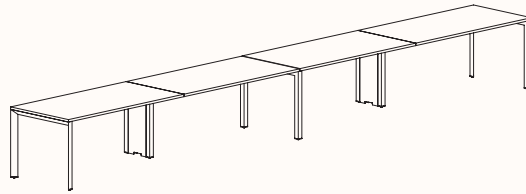

The light weight construction allows us to provide an extraordinary combination of variations, enough to suit any application.

Options:

- [180°](#), [120°](#), [90°](#) configurations
- Fixed Height & Tech Adjust
- Sharknose edge
- Precinct, CTRL, S30 and S50 Screens
- CTRL Rail compatibility: Single Sided Rail, Double Sided Rail (1-way & 2-way brackets), Ctrl Screen Rail Elevated & Worktop Mounted
- Floorsight pucks and sensors
- Castors available in 180 Degree single desk only.

Zenith House Powder Coat:

180 Degree

180 Degree Single

Width Range: 1200 - 2700mm

Length Range: 1200 - 2700mm

Depth Range: 600 - 900mm

Height Range: 720mm (Fixed Height)

610 - 788mm (Tech Adjust)

Run of 2 1x Powerblade Shared Leg

Run of 3 2x Powerblade Shared Leg

Run of 4 1x Powerblade Shared Leg

Run of 4 2x Powerblade Shared Leg

Run of 5 2x Powerblade Shared Leg

Run of 6 1x Powerblade Shared Leg

Run of 6 2x Powerblade Shared Leg

120 Degree

120 Degree

Width Range: 1200 - 1800mm
Length Range: 1200 - 1800mm
Depth Range: 600 - 900mm
Height Range: 720mm (Fixed Height)
610 - 788mm (Tech Adjust)

120 Degree U-Shape

Pod of 3

Pod of 6

Pod of 9