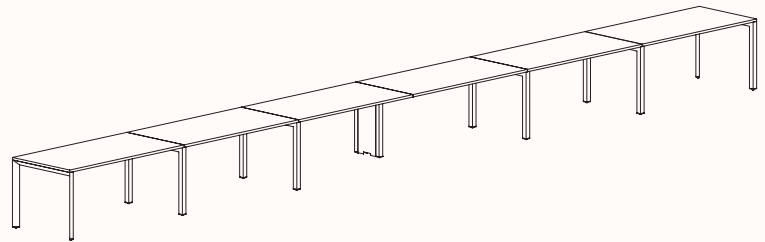

Zenith House Powder Coat:

180 Degree

180 Degree Single

Width Range: 1200 - 2700mm

Length Range: 1200 - 2700mm

Depth Range: 600 - 900mm

Height Range: 720mm (Fixed Height)

610 - 788mm (Tech Adjust)

Run of 2 1x Powerblade Shared Leg

Run of 3 2x Powerblade Shared Leg

Run of 4 1x Powerblade Shared Leg

Run of 4 2x Powerblade Shared Leg

Run of 5 2x Powerblade Shared Leg

Run of 6 1x Powerblade Shared Leg

Run of 6 2x Powerblade Shared Leg

180 Degree

Pod of 2

**Pod of 4
With Shared Leg Powerblade**

**Pod of 6
With Shared Leg Powerblade**

**Pod of 8
With Shared Leg Powerblade**

**Pod of 10
With Shared Leg Powerblade**

**Pod of 12
With Shared Leg Powerblade**

120 Degree

120 Degree

Width Range: 1200 - 1800mm
Length Range: 1200 - 1800mm
Depth Range: 600 - 900mm
Height Range: 720mm (Fixed Height)
610 - 788mm (Tech Adjust)

120 Degree U-Shape

Pod of 3

Pod of 6

Pod of 9