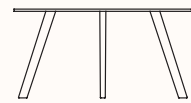

4 star base-P16

OW 430mm

OH 720mm

Suitable for 600mm square or round top and 700mm round top

4 star base-P18

OW 570mm

OH 720mm

Suitable for 700mm square and 800mm square or round top

Coffee Table with 4 star base-P15

OW 430mm

OH 400mm

Suitable for 600mm square or round top and 700mm round top

Coffee Table with 4 star base-P17

OW 570mm

OH 400mm

Suitable for 700mm square top and 800mm square or round top

Coffee Table with timber legs-P19

OH 400mm

Suitable for 800mm round top