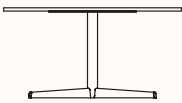

4 star base-P16

OW 430mm

OH 720mm

Suitable for 600mm square or round top and 700mm round top

4 star base-P18

OW 570mm

OH 720mm

Suitable for 700mm square and 800mm square or round top

Coffee Table with 4 star base-P15

OW 430mm

OH 400mm

Suitable for 600mm square or round top and 700mm round top

Coffee Table with 4 star base-P17

OW 570mm

OH 400mm

Suitable for 700mm square top and 800mm square or round top