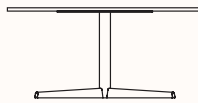

4 star base-P16

OW 430mm

OH 720mm

Suitable for 600mm square or round top and 700mm round top

4 star base-P18

OW 570mm

OH 720mm

Suitable for 700mm square and 800mm square or round top

Coffee Table with 4 star base-P15

OW 430mm

OH 400mm

Suitable for 600mm square or round top and 700mm round top

Coffee Table with 4 star base-P17

OW 570mm

OH 400mm

Suitable for 700mm square top and 800mm square or round top