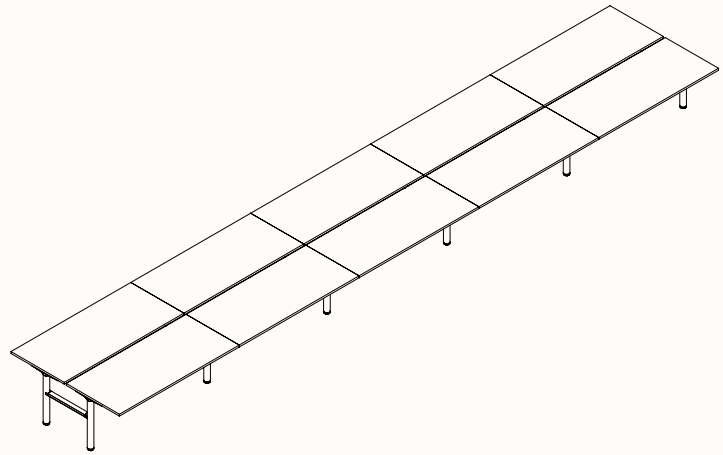

Winder Adjust: 610-900mm

Electric Adjust: 620-1230mm

Note: * Run of 2, 3, 4, 5, 6 is only available in Fixed Height

180 Degree

Pod of 2

Pod of 4

Pod of 6

Pod of 8

Pod of 10

Pod of 12

Height Range

Fixed Height: 720mm*
Tech Adjust: 610-900mm
Winder Adjust: 610-900mm
Electric Adjust: 620-1230mm

Note: * Pods of 4, 6, 8, 10, 12 is only available in Fixed Height

120 Degree

120 Degree Single

Width Range: 1200 - 2100mm
1200 - 1700mm (Electric Adjust)
Length Range: 1200 - 2100mm
1200 - 1700mm (Electric Adjust)
Depth Range: 600 - 900mm

Pod of 2

Pod of 3

Pod of 6*

Pod of 9*

Height Range