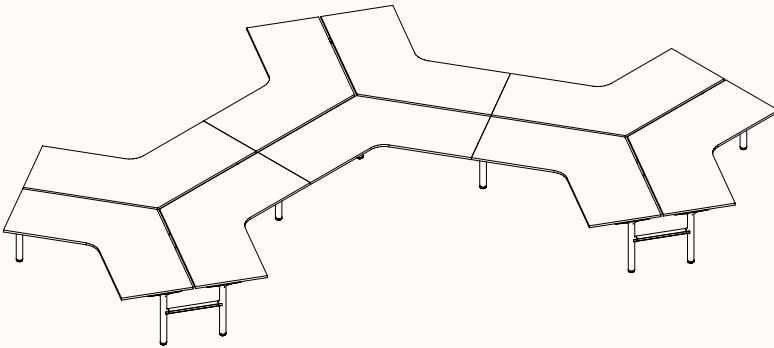

Pod of 10

Pod of 12

Height Range

Fixed Height: 720mm*
Tech Adjust: 610-900mm
Winder Adjust: 610-900mm
Electric Adjust: 620-1230mm

Note: * Pods of 4, 6, 8, 10, 12 is only available in Fixed Height

120 Degree

120 Degree Single

Width Range: 1200 - 2100mm
1200 - 1700mm (Electric Adjust)
Length Range: 1200 - 2100mm
1200 - 1700mm (Electric Adjust)
Depth Range: 600 - 900mm

Pod of 2

Pod of 3

Pod of 6*

Pod of 9*

Height Range

Fixed Height: 720mm*
Tech Adjust: 610-900mm
Winder Adjust: 610-900mm
Electric Adjust: 620-1230mm

Note: * Pod of 6 & 9 is only available in Fixed Height

90 Degree

3 End Left Hand

Width Range: 1200 - 2700mm
1200 - 2100mm (Electric Adjust)
Length Range: 1200 - 2700mm
1200 - 2400mm (Electric Adjust)
Depth Range: 600 - 900mm