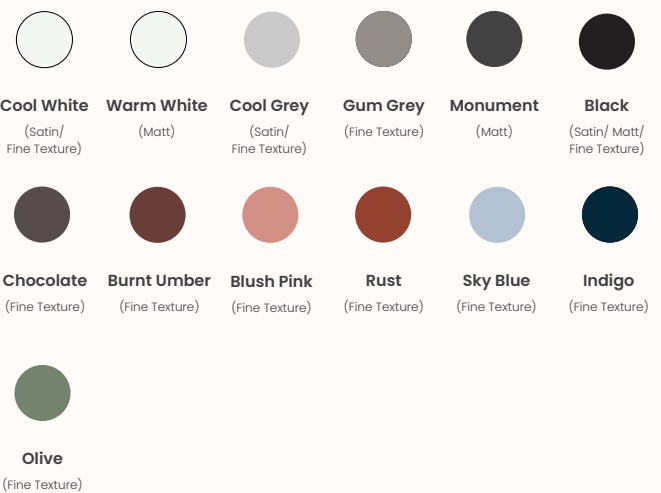

Zenith House Powder Coat:

Note:
Fine Texture is not suitable on Orbis Electric Adjust workstation