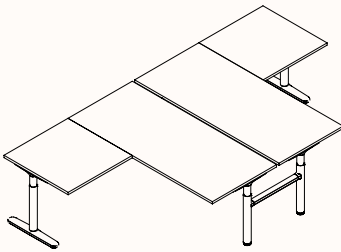

120 Degree Single

Width Range: 1200 - 2100mm
1200 - 1700mm (Electric Adjust)
Length Range: 1200 - 2100mm
1200 - 1700mm (Electric Adjust)
Depth Range: 600 - 900mm

Pod of 2

Pod of 3

Pod of 6*

Pod of 9*

Height Range

Fixed Height: 720mm*
Tech Adjust: 610-900mm
Winder Adjust: 610-900mm
Electric Adjust: 620-1230mm

Note: * Pod of 6 & 9 is only available in Fixed Height

90 Degree

3 End Left Hand

Width Range: 1200 - 2700mm
1200 - 2100mm (Electric Adjust)
Length Range: 1200 - 2700mm
1200 - 2400mm (Electric Adjust)
Depth Range: 600 - 900mm

3 End Right Hand

Pod of Two

3 End Left Hand & 3 End Right Hand

Pod of Four

2 x 3 End Left Hand & 2 x 3 End Right Hand

Height Range

Fixed Height: 720mm
Tech Adjust: 610-900mm
Winder Adjust: 610-900mm
Electric Adjust: 620-1230mm