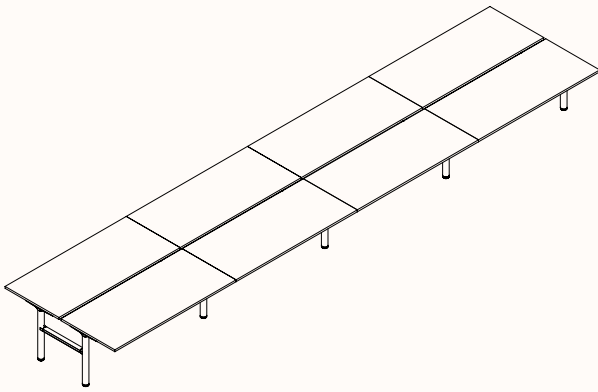

Winder Adjust: 610-900mm

Electric Adjust: 620-1230mm

Note: * Run of 2, 3, 4, 5, 6 is only available in Fixed Height

180 Degree

Pod of 2

Pod of 4

Pod of 6

Pod of 8

Pod of 10

Pod of 12

Height Range

Fixed Height: 720mm*
Tech Adjust: 610-900mm
Winder Adjust: 610-900mm
Electric Adjust: 620-1230mm

Note: * Pods of 4, 6, 8, 10, 12 is only available in Fixed Height

120 Degree

120 Degree Single

Width Range: 1200 - 2100mm
1200 - 1700mm (Electric Adjust)
Length Range: 1200 - 2100mm
1200 - 1700mm (Electric Adjust)
Depth Range: 600 - 900mm

Pod of 2

Pod of 3

Pod of 6*

Pod of 9*

Height Range