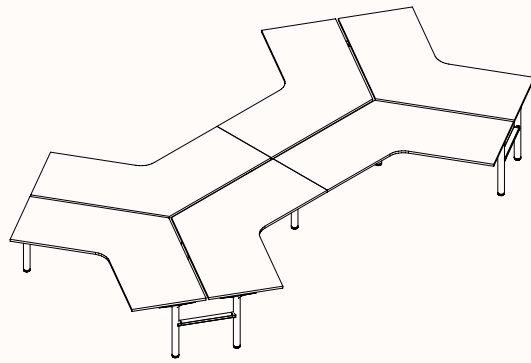

Pod of 10

Pod of 12

Height Range

Fixed Height: 720mm*
Tech Adjust: 610-900mm
Winder Adjust: 610-900mm
Electric Adjust: 620-1230mm

Note: * Pods of 4, 6, 8, 10, 12 is only available in Fixed Height

120 Degree

120 Degree Single

Width Range: 1200 - 2100mm
1200 - 1700mm (Electric Adjust)
Length Range: 1200 - 2100mm
1200 - 1700mm (Electric Adjust)
Depth Range: 600 - 900mm

Pod of 2

Pod of 3

Pod of 6*

Pod of 9*

Height Range