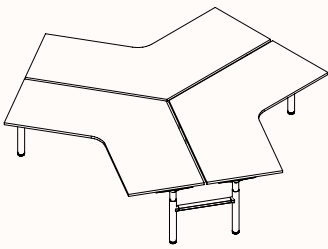

Pod of 10

Pod of 12

Height Range

Fixed Height: 720mm*
Tech Adjust: 610-900mm
Winder Adjust: 610-900mm
Electric Adjust: 620-1230mm

Note: * Pods of 4, 6, 8, 10, 12 is only available in Fixed Height

120 Degree

120 Degree Single

Width Range: 1200 - 2100mm
1200 - 1700mm (Electric Adjust)
Length Range: 1200 - 2100mm
1200 - 1700mm (Electric Adjust)
Depth Range: 600 - 900mm

Pod of 2

Pod of 3

Pod of 6*

Pod of 9*

Height Range