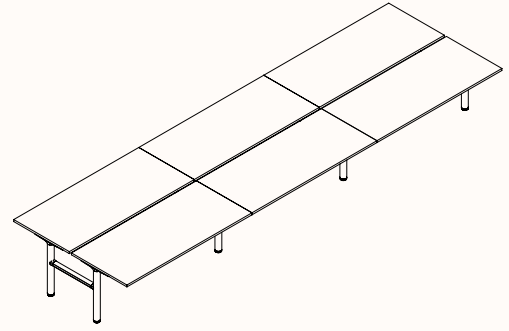

Winder Adjust: 610-900mm

Electric Adjust: 620-1230mm

Note: * Run of 2, 3, 4, 5, 6 is only available in Fixed Height

180 Degree

Pod of 2

Pod of 4

Pod of 6

Pod of 8

Pod of 10

Pod of 12

Height Range

Fixed Height: 720mm*
Tech Adjust: 610-900mm
Winder Adjust: 610-900mm
Electric Adjust: 620-1230mm

Note: * Pods of 4, 6, 8, 10, 12 is only available in Fixed Height

120 Degree

120 Degree Single

Width Range: 1200 - 2100mm
1200 - 1700mm (Electric Adjust)
Length Range: 1200 - 2100mm
1200 - 1700mm (Electric Adjust)
Depth Range: 600 - 900mm

Pod of 2

Pod of 3

Pod of 6*

Pod of 9*

Height Range