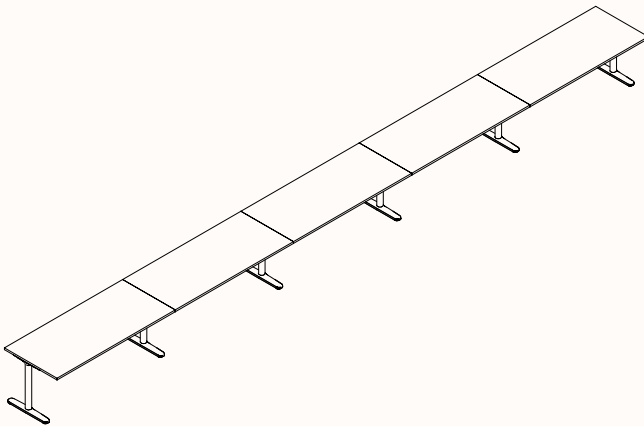

Zenith House Powder Coat:

Note:
Fine Texture is not suitable on Orbis Electric Adjust workstation

180 Degree

180 Degree Single

Length Range: 900-2700mm

1200-2400mm (Electric Adjust)

Depth Range: 600-900mm

These measurements apply to all worktop sizes within the Orbis range.

Run of 2*

Run of 3*

Run of 4*

Run of 5*

Run of 6*

Height Range

Fixed Height: 720mm*

Tech Adjust: 610-900mm