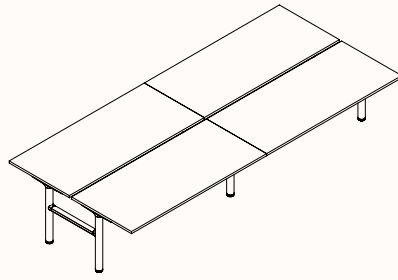

Winder Adjust: 610-900mm

Electric Adjust: 620-1230mm

Note: * Run of 2, 3, 4, 5, 6 is only available in Fixed Height

180 Degree

Pod of 2

Pod of 4

Pod of 6

Pod of 8

Pod of 10

Pod of 12

Height Range

Fixed Height: 720mm*
Tech Adjust: 610-900mm
Winder Adjust: 610-900mm
Electric Adjust: 620-1230mm

Note: * Pods of 4, 6, 8, 10, 12 is only available in Fixed Height

120 Degree

120 Degree Single

Width Range: 1200 - 2100mm
1200 - 1700mm (Electric Adjust)
Length Range: 1200 - 2100mm
1200 - 1700mm (Electric Adjust)
Depth Range: 600 - 900mm

Pod of 2

Pod of 3

Pod of 6*

Pod of 9*

Height Range