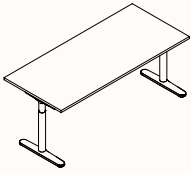

Zenith House Powder Coat:

Note:
Fine Texture is not suitable on Orbis Electric Adjust workstation

180 Degree

180 Degree Single

Length Range: 900-2700mm

1200-2400mm (Electric Adjust)

Depth Range: 600-900mm

These measurements apply to all worktop sizes within the Orbis range.