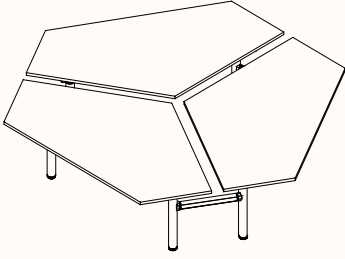

3 End Right Hand

Pod of Two

3 End Left Hand & 3 End Right Hand

Pod of Four

2 x 3 End Left Hand & 2 x 3 End Right Hand

Height Range

Fixed Height: 720mm
Tech Adjust: 610-900mm
Winder Adjust: 610-900mm
Electric Adjust: 620-1230mm

Orbis Pie

TRI-POD 3

Worktop Length: 1100mm - 1300mm
Worktop Depth: 500mm - 600mm
Overall Depth: 1025mm - 1300mm

RND-POD 3

Worktop Length: 1100mm - 1300mm
Worktop gap: 75-100mm

120-POD 3-2 LEG

Worktop Length: 1100mm - 1300mm
Worktop Depth: 600mm - 750mm
Overall Depth: 1225mm - 1600mm