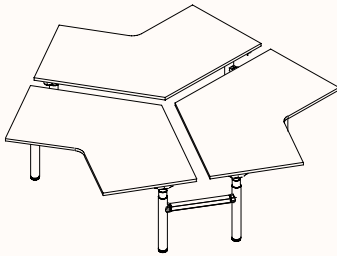

3 End Right Hand

Pod of Two

3 End Left Hand & 3 End Right Hand

Pod of Four

2 x 3 End Left Hand & 2 x 3 End Right Hand

Height Range

Fixed Height: 720mm
Tech Adjust: 610-900mm
Winder Adjust: 610-900mm
Electric Adjust: 620-1230mm

Orbis Pie

TRI-POD 3

Worktop Length: 1100mm - 1300mm
Worktop Depth: 500mm - 600mm
Overall Depth: 1025mm - 1300mm

RND-POD 3

Worktop Length: 1100mm - 1300mm
Worktop gap: 75-100mm

120-POD 3-2 LEG

Worktop Length: 1100mm - 1300mm
Worktop Depth: 600mm - 750mm
Overall Depth: 1225mm - 1600mm

RND-POD 4

Worktop Length: 1100mm - 1250mm
Worktop gap: 25 - 100mm

SQR-POD 4

Worktop Length: 1100mm - 1300mm
Worktop gap: 25 - 100mm

Note: PIE Shaped configurations only available in Electric adjust
Height Range: 620mm - 1230mm (Electric Adjust)