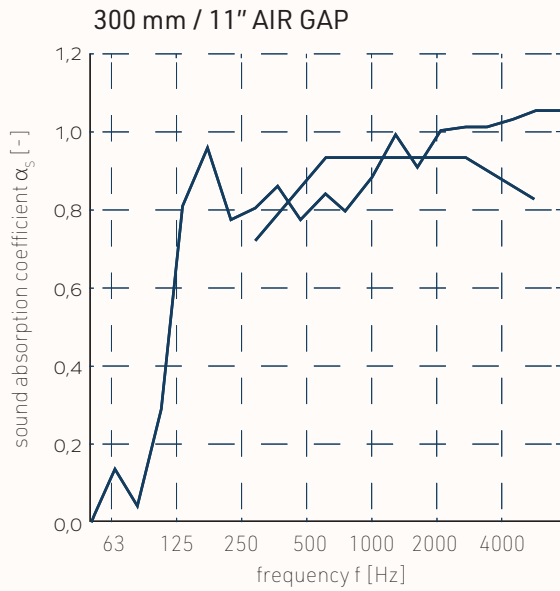

## Sound Absorption:

DIN ISO 11654

24 mm

aw 0.55 (no airgap)

aw 0.65 (50 mm / 2" air gap)

aw 0.90 (100 mm / 4" air gap)

aw 0.95 (200 mm / 8" air gap)

aw 0.95 (300 mm / 11" air gap)

## Dimensions

### Linea Division.19 24

OW 1800mm

OH 2400mm

Thickness: 24mm

### Linea Division.20 24

OW 900mm

OH 2400mm

Thickness: 24mm