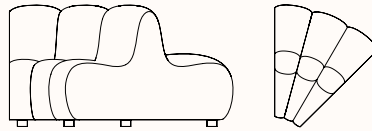

Note: *Add 150mm to seat height for plinth

Jagger Medium

OW 900mm

OD 900mm

SH 400mm

OH 730mm

Note: *Add 150mm to seat height for plinth

Jagger Large

OW 1200mm

OD 900mm

SH 400mm

OH 730mm

Note: *Add 150mm to seat height for plinth

Jagger double small

OW 600mm

OD 1520mm

SH 400mm

OH 730mm

Note: *Add 150mm to seat height for plinth

Jagger double corner

OW 1480mm

OD 1540mm

SH 400mm

OH 730mm