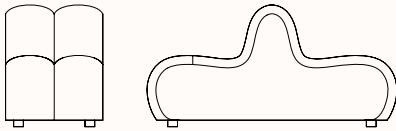

Cat 3 - Spectrum

Refer to NORR11 Fabric and Leather Specification for full range.

Dimensions

Jagger Small

OW 600mm

OD 900mm

SH 400mm

OH 730mm

Note: *Add 150mm to seat height for plinth

Jagger Medium

OW 900mm

OD 900mm

SH 400mm

OH 730mm

Note: *Add 150mm to seat height for plinth

Jagger Large

OW 1200mm

OD 900mm

SH 400mm

OH 730mm

Note: *Add 150mm to seat height for plinth

Jagger double small

OW 600mm

OD 1520mm

SH 400mm

OH 730mm

Note: *Add 150mm to seat height for plinth

Jagger double corner

OW 1480mm

OD 1540mm

SH 400mm

OH 730mm