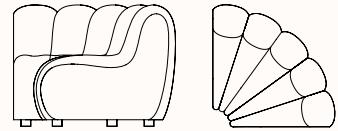

OW 1200mm

OD 900mm

SH 400mm

OH 730mm

Note: *Add 150mm to seat height for plinth

Jagger double small

OW 600mm

OD 1520mm

SH 400mm

OH 730mm

Note: *Add 150mm to seat height for plinth

Jagger double corner

OW 1480mm

OD 1540mm

SH 400mm

OH 730mm

Note: *Add 150mm to seat height for plinth

Jagger corner

OW 990mm

OD 990mm

SH 400mm

OH 730mm

Note: *Add 150mm to seat height for plinth

Jagger soft corner