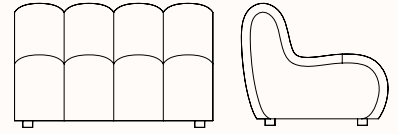

Cat 3 - Spectrum

Refer to NORR11 Fabric and Leather Specification for full range.

Dimensions

Jagger Small

OW 600mm

OD 900mm

SH 400mm

OH 730mm

Note: *Add 150mm to seat height for plinth

Jagger Medium

OW 900mm

OD 900mm

SH 400mm

OH 730mm

Note: *Add 150mm to seat height for plinth

Jagger Large

OW 1200mm

OD 900mm

SH 400mm

OH 730mm

Note: *Add 150mm to seat height for plinth

Jagger double small

OW 600mm

OD 1520mm

SH 400mm

OH 730mm

Note: *Add 150mm to seat height for plinth

Jagger double corner

OW 1480mm

OD 1540mm

SH 400mm

OH 730mm