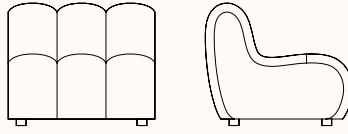

Options:

- Linking System
- Black wooden plinth* +150mm to overall height

Design: KRISTIAN SOFUS HANSEN & TOMMY HYLDAHL for NORR11

Warranty: 2 years

Finishes:

Plywood frame & could cured foam filling

Upholstered in fabric categories:

Cat 3 - Spectrum

Refer to NORR11 Fabric and Leather Specification for full range.

Dimensions

Jagger Small

OW 600mm

OD 900mm

SH 400mm

OH 730mm

Note: *Add 150mm to seat height for plinth

Jagger Medium

OW 900mm

OD 900mm

SH 400mm

OH 730mm

Note: *Add 150mm to seat height for plinth

Jagger Large

OW 1200mm

OD 900mm

SH 400mm

OH 730mm

Note: *Add 150mm to seat height for plinth

Jagger double small

OW 600mm

OD 1520mm