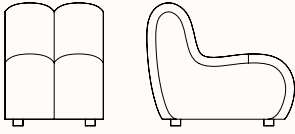

Options:

- Linking System
- Black wooden plinth* +150mm to overall height

Design: KRISTIAN SOFUS HANSEN & TOMMY HYLDAHL for NORR11

Warranty: 2 years

Finishes:

Plywood frame & could cured foam filling

Upholstered in fabric categories:

Cat 3 - Spectrum

Refer to NORR11 Fabric and Leather Specification for full range.

Dimensions

Jagger Small

OW 600mm

OD 900mm

SH 400mm

OH 730mm

Note: *Add 150mm to seat height for plinth

Jagger Medium

OW 900mm

OD 900mm

SH 400mm

OH 730mm

Note: *Add 150mm to seat height for plinth

Jagger Large