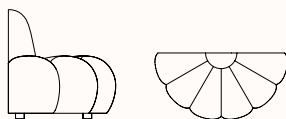

SH 400mm

OH 730mm

Note: *Add 150mm to seat height for plinth

Jagger soft curve

OW 1470mm

OD 950mm

SH 400mm

OH 730mm

Note: *Add 150mm to seat height for plinth

Dimensions

Jagger half circle

OW 1460mm

OD 740mm

SH 400mm

Note: *Add 150mm to seat height for plinth

Jagger half circle with backrest