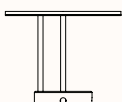

Aqua

Marine

Grey

Putty

Peat

Black

Dimensions

Coffee Table

DIA 500mm

OH 400mm

Side Table

DIA 400mm

OH 650mm