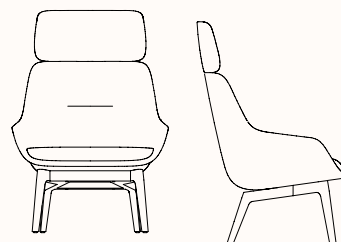

zenithinteriors.com

JAC Classic Lounge

Zenith

Features:

Soft and plush, JAC lounge chair welcomes you to an open and spacious seating experience. With clean lines and gentle contours, the lounge chair embodies refinement and modern luxury, whilst providing a superior level of softness and comfort. The inviting lounge chair brings a sense of warmth and richness to the workplace.

Classic Base:

American Oak
Natural

Dimensions:

Lounge Chair with Classic Base

OW 770mm
OD 740mm
SH 420mm
OH 840mm

Lounge Chair with Classic Base and Headrest

OW 770mm
OD 740mm
SH 420mm
OH 1090mm