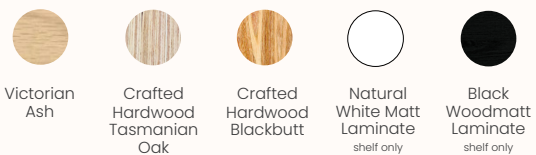

Championing their sustainability commitment, Crafted Hardwoods will contribute to reforestation through OneTreePlanted for each Verse purchased with Crafted Hardwoods frames, For every Verse 1 sold, 1 tree will be planted.

Option:

- White board or cork board accessories

Design: ZENITH DESIGN STUDIO

Warranty: 5 years
(Refer to Zenith Warranty for details)

Certifications: GECA, 3 Green Star Credits for acoustics

Finishes:

Frame & Shelf:	Victorian Ash Timber or Crafted Hardwood Timber Tasmanian Oak & Blackbutt (Converted low value, juvenile pulp turned into new hardwoods that look and feel like 100-year-old wood)
Shelf Option:	Natural White & Black Woodmatt Laminate
Glazed Door:	Frameless Toughened Glass 10mm
Internal Side Wall:	Fabric or Sonic Board
Internal Back Wall:	Laminated Glass 6.76mm, Fabric or Sonic Board
External Side Wall:	Fabric
External Back Wall:	Laminated Glass 6.76mm or Fabric Sonic Board
Ceiling Internal:	Sonic Board
Ceiling External:	Natural White Matt Laminate
Inner/Outer Floor Track:	Black - Satin ZPC_001
Floor:	Carpet - Interface Reflex Coral
Upholstery in fabric categories A, B or C	Refer to Verse Fabric Specification

Frame & Shelf: