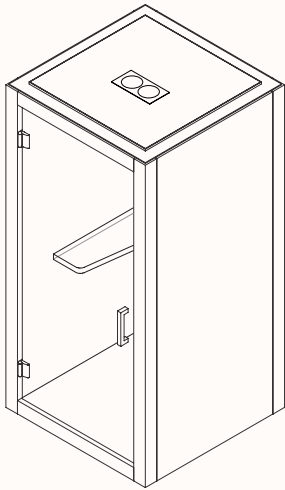

Option:

- White board or cork board accessories

Design: ZENITH DESIGN STUDIO

Warranty: 5 years
(Refer to Zenith Warranty for details)

Certifications: GECA, 3 Green Star Credits for acoustics

Finishes:

Frame & Shelf:	Victorian Ash Timber or Crafted Hardwood Timber Tasmanian Oak & Blackbutt (Converted low value, juvenile pulp turned into new hardwoods that look and feel like 100-year-old wood)
Shelf Option:	Natural White & Black Woodmatt Laminate
Glazed Door:	Frameless Toughened Glass 10mm
Internal Side Wall:	Fabric or Sonic Board
Internal Back Wall:	Laminated Glass 6.76mm, Fabric or Sonic Board
External Side Wall:	Fabric
External Back Wall:	Laminated Glass 6.76mm or Fabric Sonic Board
Ceiling Internal:	Sonic Board
Ceiling External:	Natural White Matt Laminate
Inner/Outer Floor Track:	Black - Satin ZPC_001
Floor:	Carpet - Interface Reflex Coral
Upholstery in fabric categories A, B or C	Refer to Verse Fabric Specification

Frame & Shelf:

Sonic Board:

Carpet:

Dimensions:

Verse 1

OW 1080mm
 OD 1080mm
 OH 2200mm
 Internal Room Size: 900 x 900mm

Accessories:

White Board or Cork Board with Black or Dark Brown Leather Strap

DIA: 600mm

Gallery Rail

White board or cork board are easily attached and relocated

Option 1:

Door with RH Handle

Power Outlet

GPO + USBC & USBA

Shelf Panel with Power Outlet

Panel: 900mmW
 Power Outlet Height: 1130mm

Verse LH Shelf

OW 710mm
 OD 180 & 330mm
 OH 36mm
 Installed Height: 1050mm

Option 2:

Door with LH Handle

Power Outlet

GPO + USBC & USBA

Shelf Panel with Power Outlet