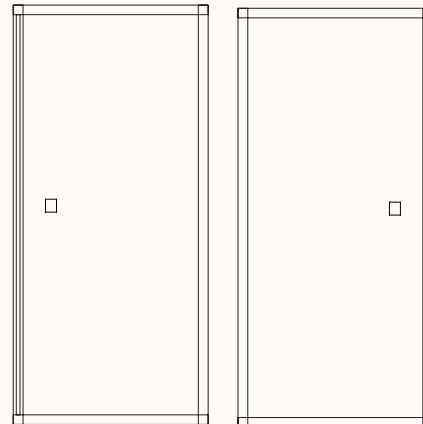

DIA: 600mm

Gallery Rail

White board or cork board are easily attached and relocated

Option 1:

Door with RH Handle

Power Outlet

GPO + USBC & USBA

Shelf Panel with Power Outlet

Panel: 900mmW
 Power Outlet Height: 1130mm

Verse LH Shelf

OW 710mm
 OD 180 & 330mm
 OH 36mm
 Installed Height: 1050mm

Option 2:

Door with LH Handle

Power Outlet

GPO + USBC & USBA

Shelf Panel with Power Outlet

Verse roof is adaptable to sprinklers and smoke detectors.

Lighting:

Verse 1 comes with 13W Down Light and a sensor suited for a small space with three built in settings: 800lm Warm White (3000K), 850lm Neutral White (4000K), or 900lm White (5700K).

Door / Light Switch Position:

Panel: 900mmW
Switch Height: 960mm
Depth from Left/Right Side: 100mm
Switch panel opposite shelf panel

Seismic Safety:

Verse can be anchored to the floor with bolts to keep the room upright in case of seismic activity. On request only. Contact us for more information.