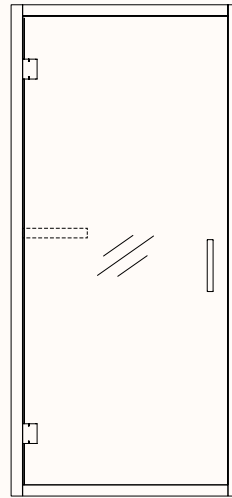

Frame & Shelf:

Sonic Board:

Carpet:

Dimensions:

Verse 1

OW 1080mm
 OD 1080mm
 OH 2200mm
 Internal Room Size: 900 x 900mm

Accessories:

White Board or Cork Board with Black or Dark Brown Leather Strap

DIA: 600mm

Gallery Rail

White board or cork board are easily attached and relocated

Option 1:

Door with RH Handle

Power Outlet

GPO + USBC & USBA

Shelf Panel with Power Outlet

Panel: 900mmW
 Power Outlet Height: 1130mm

Verse LH Shelf

OW 710mm
 OD 180 & 330mm
 OH 36mm
 Installed Height: 1050mm

Option 2:

Door with LH Handle

Power Outlet

GPO + USBC & USBA

Shelf Panel with Power Outlet