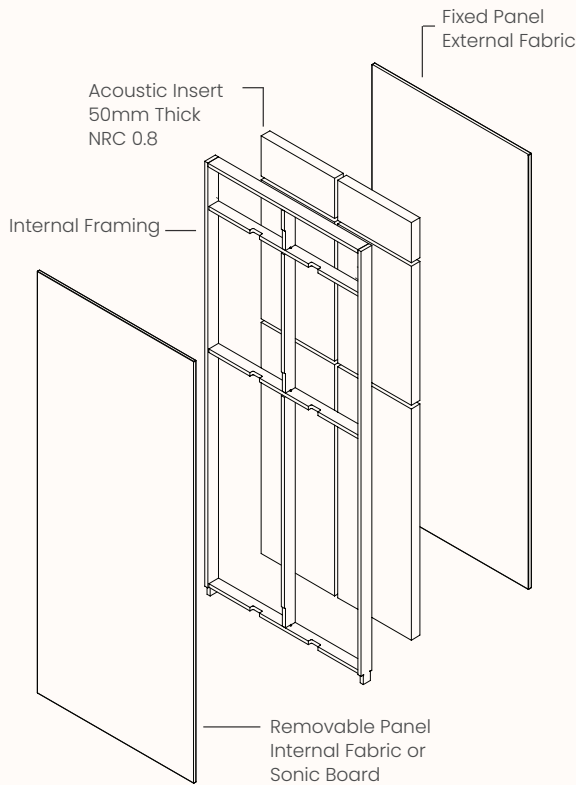

Acoustics:

Verse has been tested in accordance with ISO 717-1:2004 Acoustics – Rating of sound insulation in buildings and of building elements – Airborne sound insulation.

Independent Acoustic Testing shows that Verse can qualify for 3 Green Star Credits for acoustics and can achieve between 28–36Dw at 40dB Ambiance with a Privacy Rating of 64–74, depending on the wall type and material selected.

Normal voice conversations can be heard as a muffled sound in adjoining rooms but cannot be understood.

Verse acoustic performance is comparable to most general use office rooms.

Panel Layers:

Air Ventilation:

Verse 1 has Extraction airflow suited to small spaces, with a maximum rating of 30L/s for 1 person in the space.