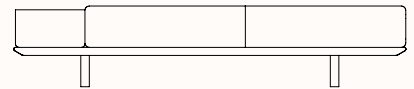

2200 with Planter RHS

OW 2200mm
OD 800mm
OH 450mm