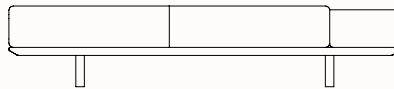

2200 with Planter LHS

OW 2200mm
OD 800mm
OH 450mm