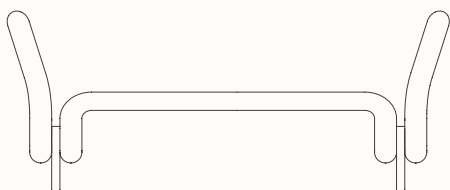

zenithinteriors.com

DIWAN Bench

Zenith

Features:

The Diwan range will offer you a luxury seating, whether as a coquettish piece for the bedroom or to be enjoyed during long conversations with friends; as a bench for a museum or other public space, a long composition for a large waiting area.

Diwan is part of the Museo Collection.

Design: PEREZ OCHANDO for SANCAL

Warranty: 5 years

Options:

- Metal couple connectors

Finishes:

Removable covers

Feet: solid slatted ash wood with non-slip stoppers

Refer to Sancal Ash [link](#)

Upholstered in fabric categories 2-12, COM or COL

Refer to Sancal fabric [link](#)

Dimensions

Bench 175 with Arms

OW 1750mm
OD 720mm
SH 450mm
OH 800mm

Bench 346.10.G

OW 620mm
OD 720mm
OH 450mm