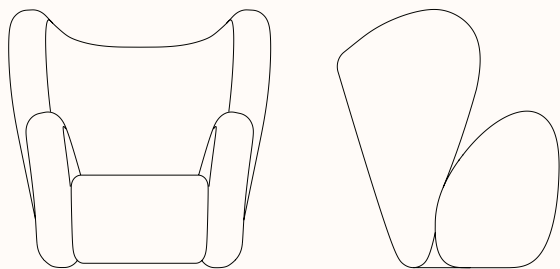

zenithinteriors.com

BIG BIG Lounge Chair

Zenith

Features:

With its simplified block-like structure, the Big Big Chair is a reinterpretation of classic Art Deco lounge chairs. The voluminous shapes are divided into four fully upholstered objects, each piece designed according to ergonomic needs, and put together in a new constellation.

The chair comes on a 360-degree swivel base and can be used in lounge areas and homes. The voluminous and organic shapes of the Big Big Chair provide comfort and a feeling of relaxation.

Country of origin: Italy

Cat 3 - Fiord, Savanna, Zero, Steelcut Trio

Cat 4 - Moss, Safire, Baru

Leather

Cat IV - Sheepskin

Refer to NORR11 Fabric and Leather Specification for full range.

Swivel base with auto return: Iron

Dimensions

Big Big Lounge Chair

OW 960mm

OD 810mm

SH 410mm

OH 980mm