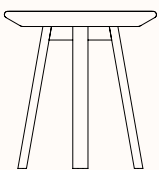

zenithinteriors.com

PLATFORMA Tables

Zenith

Features:

Platforma is a modular soft seating collection with complementing tables that introduce the welcoming aesthetic and comfort of residential furniture to a commercial setting. Drawing its name from the solid oak base on which it sits, Platforma showcases clean architectural lines juxtaposed with relaxed upholstery.

Design: ZENITH DESIGN STUDIO

Warranty: 5 years

Finishes:

Solid Timber:

American
Oak

Stained
Black

Dimensions

Side Table

DIA 450mm
OH 465mm

Coffee Table

DIA 700mm
OH 400mm

Coffee Table

DIA 900mm
OH 350mm