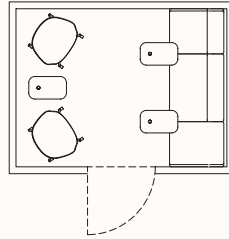

Verse 3.1

Internal Measurements

W 2700mm

D 1800mm

Meeting Table 1000 x 900mm
JAC Side Chairs with 4-Star Base

Verse 3.2

Internal Measurements

W 2700mm

D 2100mm

SOL-Sit Lounge 600mm, 900mm Lounge & 600mm Ottoman
Laptop Table
JAC Tub Chairs on 4-Star Base

Verse 3.3

Internal Measurements

W 2700mm

D 2400mm

Meeting Table 1600 x 800mm
JAC Side Chairs on 4-Star Base
Media Panel

Verse 3.3

Internal Measurements

W 2700mm

D 2400mm

SOL-Sit Lounge 4x 900mm & 2x 600mm
SOL-Lap
Media Panel

Verse 3.4

Internal Measurements

W 2700mm

D 2700mm

Meeting Table 1900 x 900mm
JAC Side Chairs on 4-star Base
Media Panel

Verse 3.4

Internal Measurements

W 2700mm

D 2700mm

SOL-Sit Lounge 6x 900mm
SOL-Lap
Media Panel