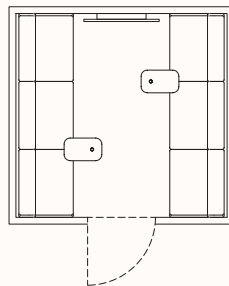

Verse 3.1

Internal Measurements

W 2700mm

D 1800mm

Meeting Table 1000 x 900mm
JAC Side Chairs with 4-Star Base

Verse 3.2

Internal Measurements

W 2700mm

D 2100mm

SOL-Sit Lounge 600mm, 900mm Lounge & 600mm Ottoman
Laptop Table
JAC Tub Chairs on 4-Star Base

Verse 3.3

Internal Measurements

W 2700mm

D 2400mm

Meeting Table 1600 x 800mm
JAC Side Chairs on 4-Star Base
Media Panel

Verse 3.3

Internal Measurements

W 2700mm

D 2400mm

SOL-Sit Lounge 4x 900mm & 2x 600mm
SOL-Lap
Media Panel

Verse 3.4

Internal Measurements

W 2700mm

D 2700mm

Meeting Table 1900 x 900mm
JAC Side Chairs on 4-star Base
Media Panel

Verse 3.4

Internal Measurements

W 2700mm

D 2700mm

SOL-Sit Lounge 6x 900mm
SOL-Lap
Media Panel