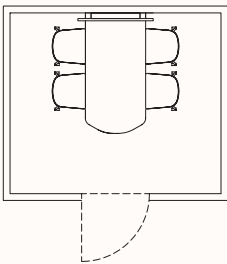

Verse 3.1

Internal Measurements

W 2700mm

D 1800mm

Meeting Table 1000 x 900mm
JAC Side Chairs with 4-Star Base

Verse 3.2

Internal Measurements

W 2700mm

D 2100mm

SOL-Sit Lounge 600mm, 900mm Lounge & 600mm Ottoman
Laptop Table
JAC Tub Chairs on 4-Star Base

Verse 3.3

Internal Measurements

W 2700mm

D 2400mm

Meeting Table 1600 x 800mm
JAC Side Chairs on 4-Star Base
Media Panel

Verse 3.3

Internal Measurements

W 2700mm

D 2400mm

SOL-Sit Lounge 4x 900mm & 2x 600mm
SOL-Lap
Media Panel

Verse 3.4

Internal Measurements

W 2700mm

D 2700mm

Meeting Table 1900 x 900mm
JAC Side Chairs on 4-star Base
Media Panel

Verse 3.4

Internal Measurements

W 2700mm

D 2700mm

SOL-Sit Lounge 6x 900mm
SOL-Lap
Media Panel