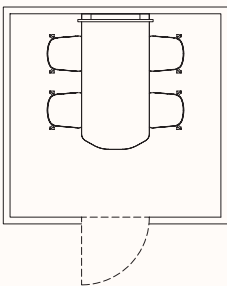

Verse 3.1

Internal Measurements

W 2700mm

D 1800mm

Meeting Table 1000 x 900mm
JAC Side Chairs with 4-Star Base

Verse 3.2

Internal Measurements

W 2700mm

D 2100mm

SOL-Sit Lounge 600mm, 900mm Lounge & 600mm Ottoman
Laptop Table
JAC Tub Chairs on 4-Star Base

Verse 3.3

Internal Measurements

W 2700mm

D 2400mm

Meeting Table 1600 x 800mm
JAC Side Chairs on 4-Star Base
Media Panel

Verse 3.3

Internal Measurements

W 2700mm

D 2400mm

SOL-Sit Lounge 4x 900mm & 2x 600mm
SOL-Lap
Media Panel

Verse 3.4

Internal Measurements

W 2700mm

D 2700mm

Meeting Table 1900 x 900mm
JAC Side Chairs on 4-star Base
Media Panel

Verse 3.4

Internal Measurements

W 2700mm

D 2700mm

SOL-Sit Lounge 6x 900mm
SOL-Lap
Media Panel