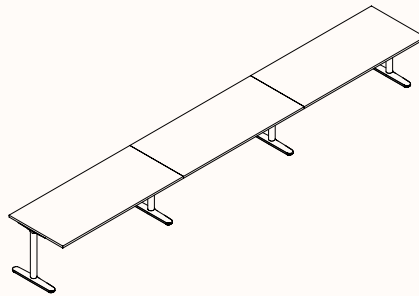

## 180 Degree Single

Length Range: 900-2700mm

1200-2400mm (Electric Adjust)

Depth Range: 600-900mm

These measurements apply to all worktop sizes within the Orbis range.

**Run of 2\***

**Run of 3\***

**Run of 4\***