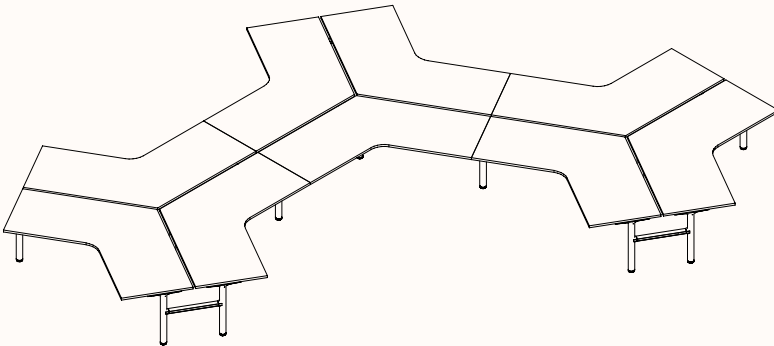

Pod of 3

Pod of 6*

Pod of 9*

Height Range

Fixed Height: 720mm*
Tech Adjust: 610-900mm
Winder Adjust: 610-900mm
Electric Adjust: 620-1230mm

Note: * Pod of 6 & 9 is only available in Fixed Height