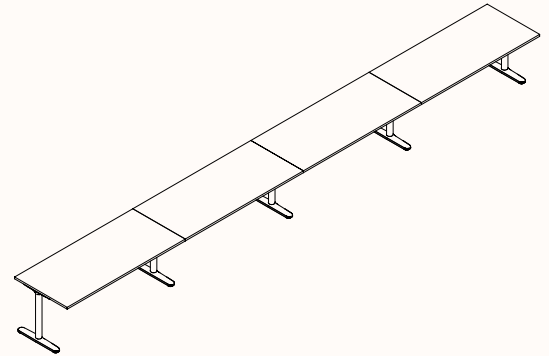

## 180 Degree Single

Length Range: 900-2700mm

1200-2400mm (Electric Adjust)

Depth Range: 600-900mm

These measurements apply to all worktop sizes within the Orbis range.

**Run of 2\***

**Run of 3\***

**Run of 4\***