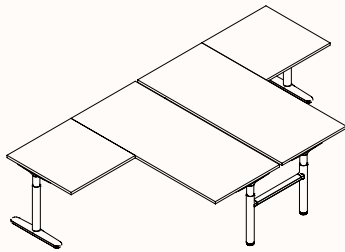

Pod of Two

3 End Left Hand & 3 End Right Hand