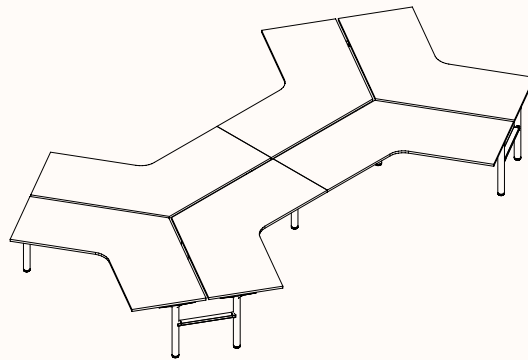

120 Degree

120 Degree Single

Width Range: 1200 - 2100mm
1200 - 1700mm (Electric Adjust)
Length Range: 1200 - 2100mm
1200 - 1700mm (Electric Adjust)
Depth Range: 600 - 900mm

Pod of 2

Pod of 3

Pod of 6*

Pod of 9*

Height Range

Fixed Height: 720mm*
Tech Adjust: 610-900mm
Winder Adjust: 610-900mm
Electric Adjust: 620-1230mm

Note: * Pod of 6 & 9 is only available in Fixed Height