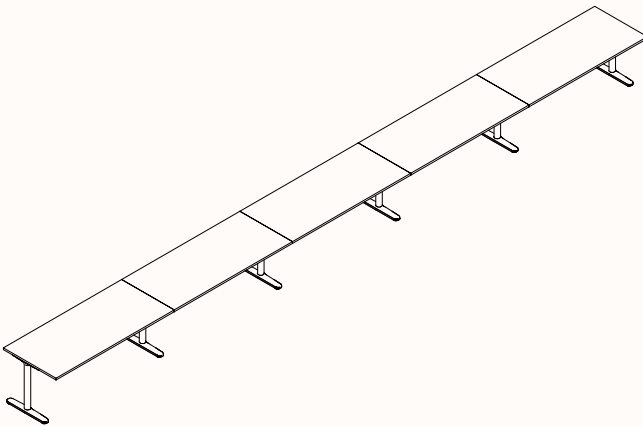

## 180 Degree Single

Length Range: 900-2700mm

1200-2400mm (Electric Adjust)

Depth Range: 600-900mm

These measurements apply to all worktop sizes within the Orbis range.

**Run of 2\***

**Run of 3\***

**Run of 4\***