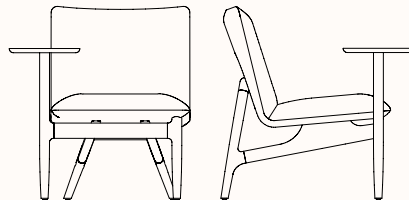

zenithinteriors.com

ALTER Lounge Chair Zenith

Features:

The cultivated frame and soft edges of Zenith's ALTER collection ushers in the 'destination workplace', fostering the full-spectrum of interactions that reside in the modern workplace – the planned and the impromptu, nimble to the social and the formal.

Timber Frame:

American
Oak

American Oak
Black Stain

Walnut

Dimensions

Lounge Chair

OW 600mm
OD 720mm
SH 450mm
OH 820mm

Lounge Chair with Table RH

OW 770mm
OD 820mm
SH 450mm
OH 820mm

Table

DIA 300mm
H 645mm

Lounge Chair with Table LH

OW 770mm
OD 820mm
SH 450mm
OH 820mm

Table

DIA 300mm
H 645mm