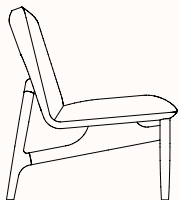

zenithinteriors.com

ALTER Lounge Chair Zenith

Features:

The cultivated frame and soft edges of Zenith's ALTER collection ushers in the 'destination workplace', fostering the full-spectrum of interactions that reside in the modern workplace – the planned and the impromptu, nimble to the social and the formal.

Timber Frame:

American
Oak

American Oak
Black Stain

Walnut

Dimensions

Lounge Chair

OW 600mm
OD 720mm
SH 450mm
OH 820mm

Lounge Chair with Table RH

OW 770mm
OD 820mm
SH 450mm
OH 820mm

Table

DIA 300mm
H 645mm

Lounge Chair with Table LH

OW 770mm
OD 820mm
SH 450mm
OH 820mm

Table

DIA 300mm
H 645mm