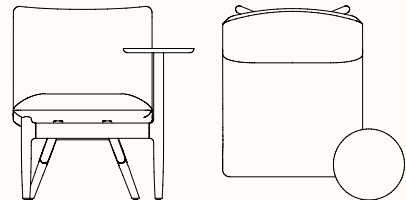

Timber Frame:

American
Oak

American Oak
Black Stain

Walnut

Dimensions

Lounge Chair

OW 600mm
OD 720mm
SH 450mm
OH 820mm

Lounge Chair with Table RH

OW 770mm
OD 820mm
SH 450mm
OH 820mm

Table

DIA 300mm
H 645mm

Lounge Chair with Table LH

OW 770mm
OD 820mm
SH 450mm
OH 820mm

Table

DIA 300mm
H 645mm