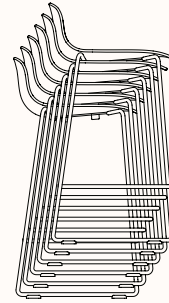

# JAC Sled Stool

**Features:**

The perfect union of elegance, functionality, and sustainability, the JAC sled stool effortlessly fulfills the seating needs for a multitude of workspaces. JAC sled stool is available in two heights and is stackable six high and two high with upholstered shell. As part of our sustainability commitment, with every JAC sold a tree is planted. JAC shells are now constructed from 95% post-consumer recycled polypropylene, making JAC an even more environmentally responsible choice.

**Dimensions:**

**Sled Stool 650H**

OW 475mm  
OD 440mm  
SH 650mm  
OH 820mm

**Upholstered  
Stack of 2**

OD 470mm  
OH 875mm

**Polypropylene  
Stack of 6**

OD 550mm  
OH 1000mm

**Sled Stool 750H**

OW 495mm  
OD 450mm  
SH 750mm  
OH 920mm

**Upholstered  
Stack of 2**

OD 470mm  
OH 975mm

**Polypropylene  
Stack of 6**

OD 560mm  
OH 1100mm