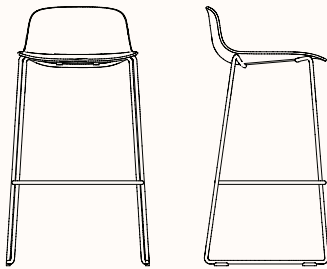

# JAC Sled Stool

**Features:**

The perfect union of elegance, functionality, and sustainability, the JAC sled stool effortlessly fulfills the seating needs for a multitude of workspaces. JAC sled stool is available in two heights and is stackable six high and two high with upholstered shell. As part of our sustainability commitment, with every JAC sold a tree is planted. JAC shells are now constructed from 95% post-consumer recycled polypropylene, making JAC an even more environmentally responsible choice.

**Dimensions:**

**Sled Stool 650H**

OW 475mm  
OD 440mm  
SH 650mm  
OH 820mm

**Upholstered  
Stack of 2**

OD 470mm  
OH 875mm

**Polypropylene  
Stack of 6**

OD 550mm  
OH 1000mm

**Sled Stool 750H**

OW 495mm  
OD 450mm  
SH 750mm  
OH 920mm

**Upholstered  
Stack of 2**

OD 470mm  
OH 975mm

**Polypropylene  
Stack of 6**

OD 560mm  
OH 1100mm