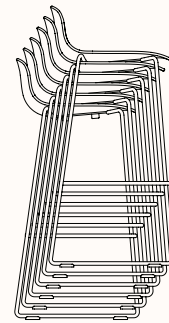

# JAC Sled Stool

**Features:**

The perfect union of elegance, functionality, and sustainability, the JAC sled stool effortlessly fulfills the seating needs for a multitude of workspaces. JAC sled stool is available in two heights and is stackable six high and two high with upholstered shell. As part of our sustainability commitment, with every JAC sold a tree is planted. JAC shells are now constructed from 95% post-consumer recycled polypropylene, making JAC an even more environmentally responsible choice.

**Dimensions:**

**Sled Stool 650H**

OW 475mm  
OD 440mm  
SH 650mm  
OH 820mm

**Upholstered  
Stack of 2**

OD 470mm  
OH 875mm

**Polypropylene  
Stack of 6**

OD 550mm  
OH 1000mm

**Sled Stool 750H**

OW 495mm  
OD 450mm  
SH 750mm  
OH 920mm

**Upholstered  
Stack of 2**

OD 470mm  
OH 975mm

**Polypropylene  
Stack of 6**

OD 560mm  
OH 1100mm