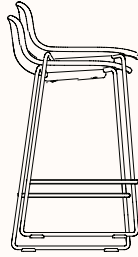

# JAC Sled Stool

**Features:**

The perfect union of elegance, functionality, and sustainability, the JAC sled stool effortlessly fulfills the seating needs for a multitude of workspaces. JAC sled stool is available in two heights and is stackable six high and two high with upholstered shell. As part of our sustainability commitment, with every JAC sold a tree is planted. JAC shells are now constructed from 95% post-consumer recycled polypropylene, making JAC an even more environmentally responsible choice.

**Dimensions:**

**Sled Stool 650H**

OW 475mm  
OD 440mm  
SH 650mm  
OH 820mm

**Upholstered  
Stack of 2**

OD 470mm  
OH 875mm

**Polypropylene  
Stack of 6**

OD 550mm  
OH 1000mm

**Sled Stool 750H**

OW 495mm  
OD 450mm  
SH 750mm  
OH 920mm

**Upholstered  
Stack of 2**

OD 470mm  
OH 975mm

**Polypropylene  
Stack of 6**

OD 560mm  
OH 1100mm