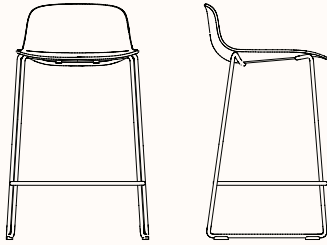

# JAC Sled Stool

**Features:**

The perfect union of elegance, functionality, and sustainability, the JAC sled stool effortlessly fulfills the seating needs for a multitude of workspaces. JAC sled stool is available in two heights and is stackable six high and two high with upholstered shell. As part of our sustainability commitment, with every JAC sold a tree is planted. JAC shells are now constructed from 95% post-consumer recycled polypropylene, making JAC an even more environmentally responsible choice.

**Awards:** Good Design Award Winner 2020

**Finishes:**

Shell: Recycled polypropylene or upholstered in Zenith house fabrics or leathers  
(Refer to Zenith house fabric/leather specification)  
Frame: Powder coated in Zenith Fine texture range

**Dimensions:**

**Sled Stool 650H**

OW 475mm  
OD 440mm  
SH 650mm  
OH 820mm

**Upholstered  
Stack of 2**

OD 470mm  
OH 875mm

**Polypropylene  
Stack of 6**

OD 550mm  
OH 1000mm

**Sled Stool 750H**

OW 495mm  
OD 450mm  
SH 750mm  
OH 920mm

**Upholstered  
Stack of 2**

OD 470mm  
OH 975mm

**Polypropylene  
Stack of 6**

OD 560mm  
OH 1100mm