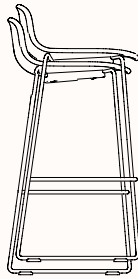

# JAC Sled Stool

**Features:**

The perfect union of elegance, functionality, and sustainability, the JAC sled stool effortlessly fulfills the seating needs for a multitude of workspaces. JAC sled stool is available in two heights and is stackable six high and two high with upholstered shell. As part of our sustainability commitment, with every JAC sold a tree is planted. JAC shells are now constructed from 95% post-consumer recycled polypropylene, making JAC an even more environmentally responsible choice.

**Dimensions:**

**Sled Stool 650H**

OW 475mm  
OD 440mm  
SH 650mm  
OH 820mm

**Upholstered  
Stack of 2**

OD 470mm  
OH 875mm

**Polypropylene  
Stack of 6**

OD 550mm  
OH 1000mm

**Sled Stool 750H**

OW 495mm  
OD 450mm  
SH 750mm  
OH 920mm

**Upholstered  
Stack of 2**

OD 470mm  
OH 975mm

**Polypropylene  
Stack of 6**

OD 560mm  
OH 1100mm