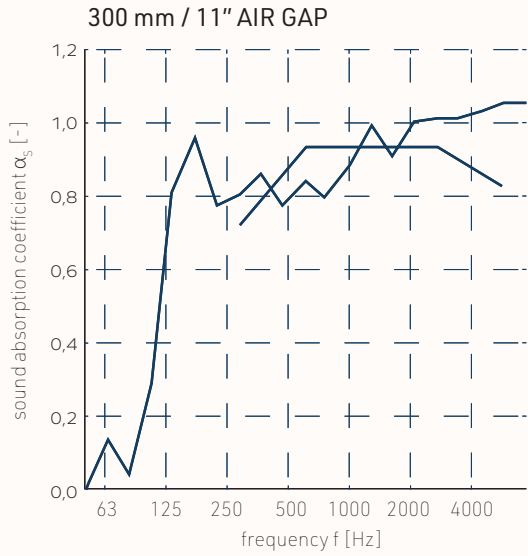

Stone comes as a standard set of 4 and can only be ordered in a single archisonic colour.

Design: IMPACT ACOUSTIC

Environmental:

- Cradle to Cradle Certified™
- Product qualifies for LEED v4 specifications on VOC emissions in LEED EQ credit
- VOC Emission CDPH 01350 PASS, ISO 16000 (CDPH/EHLB/STANDARD METHOD V1.2.), EN 16516

Sound Absorption:

DIN ISO 11654
24 mm

- aw 0.55 (no airgap)
- aw 0.65 (50 mm / 2" air gap)
- aw 0.90 (100 mm / 4" air gap)
- aw 0.95 (200 mm / 8" air gap)
- aw 0.95 (300 mm / 11" air gap)

Configuration:

Dimensions

Stone 1 of 4

OW 1030mm
OD 815mm
Thickness: 24mm

Stone 2 of 4

OW 1540mm
OD 985mm
Thickness: 24mm

Stone 3 of 4

OW 1380mm
OD 840mm
Thickness: 24mm

Stone 4 of 4

OW 790mm
OD 1000mm
Thickness: 24mm