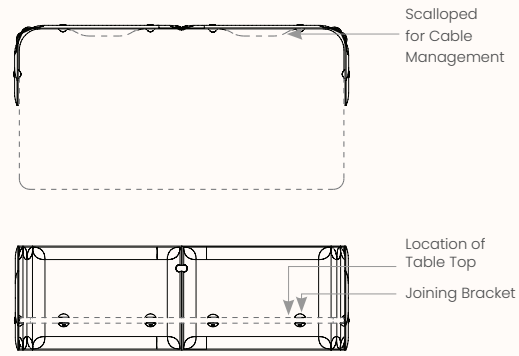

Acoustics:

Tested by RMIT in accordance with AS ISO 354-2006 "Measurement of Sound Absorption in a Reverberation Room," with a NRC result of 0.60. This value indicates that the panel is capable of absorbing 60% of the incident sound reflecting back only 40% to the surrounding space. Alternative Sonic Board finish is also available, tested to ISO 354:2003, with a Noise Reduction Coefficient (NRC) of 0.85. Cloud panels can be two-tone, with metal framework raised off the floor for easy cleaning, air circulation and access.

Fire Safety:

The product has further been tested to fire classification of construction products and building elements to EN13501-1:2007; EN 13823:2010 & ISO 11925-2:2010.

Dimensions

Cloud Screen

OP1	1450W X 330D X 500H (350H Above Desk)	OP2	1500W X 360D X 560H (450H Above Desk)
		OP3	1500W X 360D X 800H (500H Above Desk)
OP4	1600W X 380D X 500H (350H Above Desk)	OP6	1800W X 370D X 500H (350H Above Desk)
OP5	1600W X 685D X 560H (450H Above Desk)	OP7	1800W X 370D X 630H (480H Above Desk)
		OP8	1800W X 430D X 800H (500H Above Desk)
OP9	2000W X 360D X 500H (350H Above Desk)	OP11	2030W X 380D X 560H (390H Above Desk)
OP10	2000W X 690D X 560H (450H Above Desk)