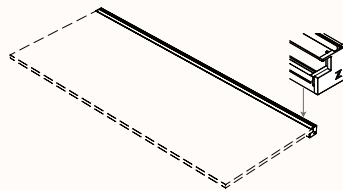

Hooks:

- | |
|---|
|  |
| Mid Grey |

Accessory Post, Tray & Brackets:

- | |
|---|
|  |
| Metallic Grey |

CTRL Rail Options

Double Sided Rail
(2-Way Handshake Brackets)

Double Sided Rail
(1-Way Handshake Brackets)

Double Sided Rail
(Kissen, Epic Plus, Silhouette Workstation)

Double Sided Rail with Joiner

Screen Rail Benchtop Mounted

**Screen Rail - Elevated
Benchtop Mounted**

Screen Rail 180 Pod Mounted
(Orbis & Rumba Workstation)

Single Sided Rail

Accessories

Metal

1. Telephone Tray

2. Accessory Post

3. Monitor Arm Side Mount

Monitor Arm Top Mount

Plastic