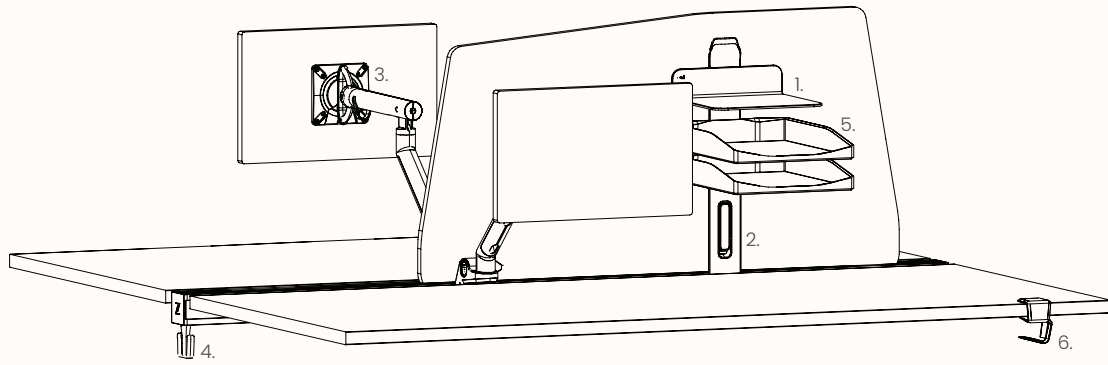

Double Sided Rail
(Kissen, Epic Plus, Silhouette Workstation)

Double Sided Rail with Joiner

Screen Rail Benchtop Mounted

**Screen Rail - Elevated
Benchtop Mounted**

Screen Rail 180 Pod Mounted
(Orbis & Rumba Workstation)

Single Sided Rail

Accessories

Metal

1. Telephone Tray

2. Accessory Post

3. Monitor Arm Side Mount

Monitor Arm Top Mount

Plastic