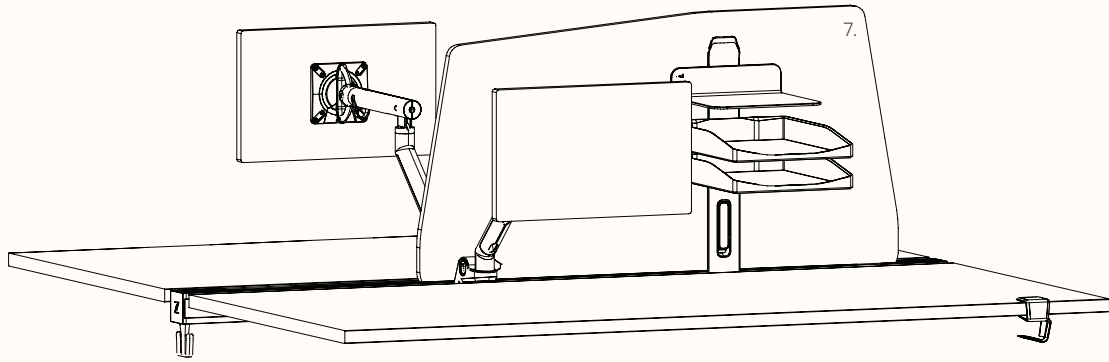

Double Sided Rail
(Kissen, Epic Plus, Silhouette Workstation)

Double Sided Rail with Joiner

Screen Rail Benchtop Mounted

**Screen Rail - Elevated
Benchtop Mounted**

Screen Rail 180 Pod Mounted
(Orbis & Rumba Workstation)

Single Sided Rail

Accessories

Metal

1. Telephone Tray

2. Accessory Post

3. Monitor Arm Side Mount

Monitor Arm Top Mount

Plastic

4. Cable Hook

5. Document Tray
45mm High

6. Twisted Bag Hook
32mm Bench Tops

Bag Hook
25mm Bench Tops

Accessories

7. Screens

Precinct Classic

OW 600 - 2380mm
OH 330 - 600mm
(Above Desk)

Precinct Sweep

OW 600 - 2380mm
OH 330 - 600mm
(Above Desk)

Incline

OW 565 - 2380mm
OH 330 - 600mm
(Above Desk)

Emerald

OW 565 - 2380mm
OH 330 - 600mm
(Above Desk)

Plateau*

OP1 390W X 554H
OP2 516W X 554H
OP3 590W X 354H
OP4 590W X 390H
OP5 590W X 480H
OP6 590W X 516H
(Above Desk)