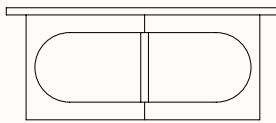

Rock
Maple

Solid MDF:

Peacock
Blue

Burnt
Pink

Plum

Wattle

Black

Dimensions

Top Sizes

DIA 550mm
DIA 650mm
DIA 750mm
DIA 900mm
DIA 1100mm

Archie Coffee Table

OH 350

Archie Coffee Table

OH 450

Archie Coffee Table

OH 650

Archie Coffee Table

OW 800mm
OD 450mm
OH 450mm