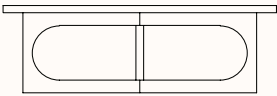

Top Sizes

DIA 550mm
DIA 650mm
DIA 750mm
DIA 900mm
DIA 1100mm

Archie Coffee Table

OH 350

Archie Coffee Table

OH 450

Archie Coffee Table

OH 650

Archie Coffee Table

OW 800mm
OD 450mm
OH 450mm