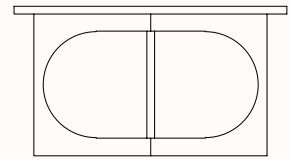

Top Sizes

DIA 550mm
DIA 650mm
DIA 750mm
DIA 900mm
DIA 1100mm

Archie Coffee Table

OH 350

Archie Coffee Table

OH 450

Archie Coffee Table

OH 650

Archie Coffee Table

OW 800mm
OD 450mm
OH 450mm