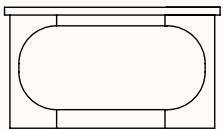

Top Sizes

DIA 550mm
DIA 650mm
DIA 750mm
DIA 900mm
DIA 1100mm

Archie Coffee Table

OH 350

Archie Coffee Table

OH 450

Archie Coffee Table

OH 650

Archie Coffee Table

OW 800mm
OD 450mm
OH 450mm