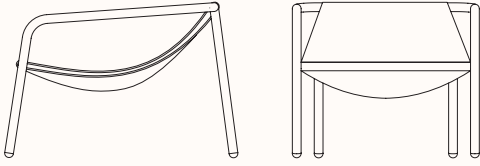

ELLE Mini Lounge Chair

Features:

Elle mini lounge chair is a stylised and easy going version of the Elle collection. Its structure is compact, for small corners, or to form part of larger projects as extra seating. Made from steel, the upholstered seat cover can be easily removed and repaired, based on the elementary principles of eco-design.

138
Alpino

112
Malaquita

160
Malva

161
Klein

Dimensions

Mini Lounge Chair

348.56.G

OW 640mm

OD 800mm

SH 290mm

OH 530mm