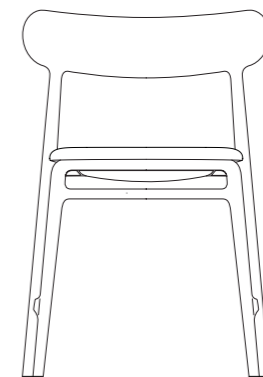

Lightly comes in five colours, ranging from Ironstone, Stone, Mist, Glacier & Sunshine.

LIGHTLY Chair

OW 500mm

OD 465mm

OH 750mm

SD 420mm

SH 440mm

(10 stackable) OH 1070mm

LIGHTLY Chair with Uphol seat pad

OW 500mm

OD 465mm

OH 750mm

SD 420mm

SH 450mm

(10 stackable) OH 1070mm

Award winning personality