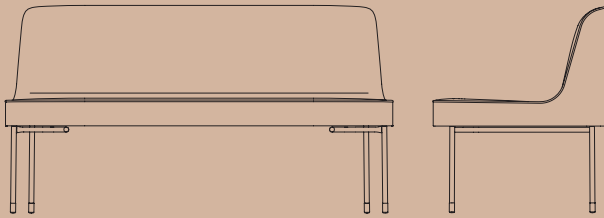

Zenith

Lois

Design by Keith Melbourne

# Contemporary Seating & Tables

LOIS is a sophisticated range with a language of fluid, geometric lines and carefully refined details.

Soft, upholstered forms are sculpted by continuous lines and accented with piping details, extending the studio's ongoing exploration into the relationships between two-dimensional line and three-dimensional form.

Slim legs give the pieces an appearance of lightness. Lois offers generosity for the user, whilst maintaining a compact footprint, making this a highly functional choice for a wide range of spaces.