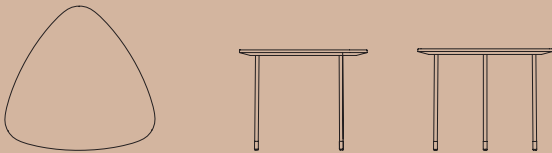

# Contemporary Seating & Tables

LOIS is a sophisticated range with a language of fluid, geometric lines and carefully refined details.

Soft, upholstered forms are sculpted by continuous lines and accented with piping details, extending the studio's ongoing exploration into the relationships between two-dimensional line and three-dimensional form.

Slim legs give the pieces an appearance of lightness. Lois offers generosity for the user, whilst maintaining a compact footprint, making this a highly functional choice for a wide range of spaces.