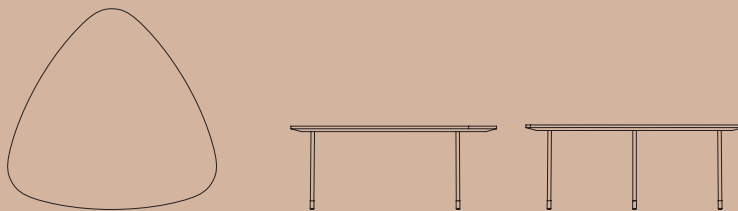

# Contemporary Seating & Tables

LOIS is a sophisticated range with a language of fluid, geometric lines and carefully refined details.

Soft, upholstered forms are sculpted by continuous lines and accented with piping details, extending the studio's ongoing exploration into the relationships between two-dimensional line and three-dimensional form.

Slim legs give the pieces an appearance of lightness. Lois offers generosity for the user, whilst maintaining a compact footprint, making this a highly functional choice for a wide range of spaces.