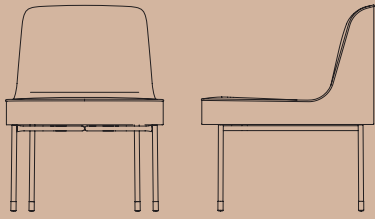

# Contemporary Seating & Tables

LOIS is a sophisticated range with a language of fluid, geometric lines and carefully refined details.

Soft, upholstered forms are sculpted by continuous lines and accented with piping details, extending the studio's ongoing exploration into the relationships between two-dimensional line and three-dimensional form.

Slim legs give the pieces an appearance of lightness. Lois offers generosity for the user, whilst maintaining a compact footprint, making this a highly functional choice for a wide range of spaces.