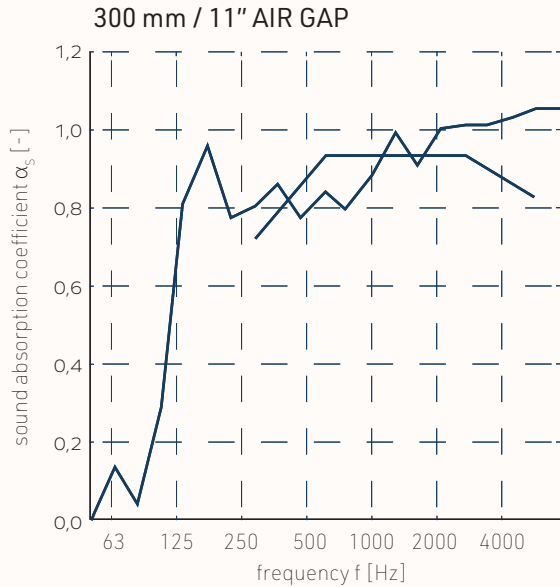

Sound Absorption:

DIN ISO 11654

24 mm

aw 0.55 (no airgap)

aw 0.65 (50 mm / 2" air gap)

aw 0.90 (100 mm / 4" air gap)

aw 0.95 (200 mm / 8" air gap)

aw 0.95 (300 mm / 11" air gap)

Key Data:

Voltage	220 - 240 V
Dimming	Not dimmable
Light distribution	Direct
Total power	29W
Colour temperature	4000K
Luminous flux of the luminaire	2700 lm
Luminous flux of the light source	4150 lm
Colour renderingindex (CRI)	90
Case colour	Black
Protection class	I
Life Span	> 50'000 h (L70 B50)
Colour Consistency	SDCM3