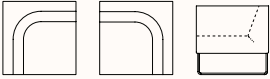

Stainless
Steel*

Black
ZPC_001

Silver
ZPC_016

Note: * Standard base colour

Dimensions

Mason Lounge

Armchair 900

OW 900mm
OD 750mm
OH 750mm
SH 450mm

Double Arm Lounge 1500

OW 1500mm
OD 750mm
OH 750mm
SH 450mm

Double Arm Lounge 2250

OW 2250mm
OD 750mm
OH 750mm
SH 450mm

LHS RHS

Single Arm Lounge 750 LHS/RHS

OW 750mm
OD 750mm
OH 750mm
SH 450mm

LHS RHS