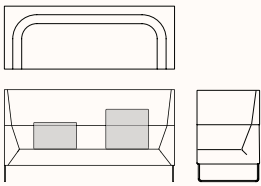

OW 1500mm
OD 750mm
OH 750mm
SH 450mm

Armless Lounge 2250

OW 2250mm
OD 750mm
OH 750mm
SH 450mm

1-Seat Ottoman

OW 750mm
OD 750mm
OH 450mm

2-Seat Ottoman

OW 1500mm
OD 750mm
OH 450mm

3-Seat Ottoman

OW 2250mm
OD 750mm
OH 450mm

Dimensions

Mason High Back Lounge

Highback Armchair 900

OW 900mm
OD 750mm
OH 1200mm
SH 450mm

Highback Lounge 1500

OW 1500mm
OD 750mm
OH 1200mm
SH 450mm

Highback Lounge 1800

OW 1800mm
OD 750mm
OH 1200mm
SH 450mm

LHS RHS

LHS RHS

Highback Lounge 2000

OW 2000mm
OD 750mm
OH 1200mm
SH 450mm

Single Arm Highback Lounge 90 LHS/RHS

OW 900mm
OD 750mm
OH 1200mm
SH 450mm

Single Arm Highback Lounge 1500 LHS/RHS

OW 1500mm
OD 750mm
OH 1200mm
SH 450mm

LHS RHS

LHS RHS

Single Arm Highback Lounge 1800 LHS/RHS

OW 1500mm
OD 750mm
OH 1200mm
SH 450mm

Double Arm Highback Lounge 2000 LHS/RHS

OW 1500mm
OD 750mm
OH 1200mm
SH 450mm