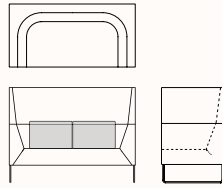

Double Arm Lounge 1500

OW 1500mm
OD 750mm
OH 750mm
SH 450mm

Double Arm Lounge 2250

OW 2250mm
OD 750mm
OH 750mm
SH 450mm

LHS RHS

Single Arm Lounge 750 LHS/RHS

OW 750mm
OD 750mm
OH 750mm
SH 450mm

LHS RHS

Single Arm Lounge 1500 LHS/RHS

OW 1500mm
OD 750mm
OH 750mm
SH 450mm

LHS RHS

Single Arm Lounge 2250 LHS/RHS

OW 2250mm
OD 750mm
OH 750mm
SH 450mm

Armless Lounge 750

OW 750mm
OD 750mm
OH 750mm
SH 450mm

Armless Lounge 1500

OW 1500mm
OD 750mm
OH 750mm
SH 450mm

Armless Lounge 2250

OW 2250mm
OD 750mm
OH 750mm
SH 450mm

1-Seat Ottoman

OW 750mm
OD 750mm
OH 450mm

2-Seat Ottoman

OW 1500mm
OD 750mm
OH 450mm

3-Seat Ottoman

OW 2250mm
OD 750mm
OH 450mm

Dimensions

Mason High Back Lounge

Highback Armchair 900

OW 900mm
OD 750mm
OH 1200mm
SH 450mm

Highback Lounge 1500

OW 1500mm
OD 750mm
OH 1200mm
SH 450mm

Highback Lounge 1800