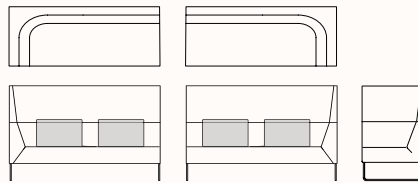

OW 2250mm
OD 750mm
OH 450mm

Dimensions

Mason High Back Lounge

Highback Armchair 900

OW 900mm
OD 750mm
OH 1200mm
SH 450mm

Highback Lounge 1500

OW 1500mm
OD 750mm
OH 1200mm
SH 450mm

Highback Lounge 1800

OW 1800mm
OD 750mm
OH 1200mm
SH 450mm

LHS RHS

LHS RHS

Highback Lounge 2000

OW 2000mm
OD 750mm
OH 1200mm
SH 450mm

Single Arm Highback Lounge 90 LHS/RHS

OW 900mm
OD 750mm
OH 1200mm
SH 450mm

Single Arm Highback Lounge 1500 LHS/RHS

OW 1500mm
OD 750mm
OH 1200mm
SH 450mm

LHS RHS

LHS RHS

Single Arm Highback Lounge 1800 LHS/RHS

OW 1500mm
OD 750mm
OH 1200mm
SH 450mm

Double Arm Highback Lounge 2000 LHS/RHS

OW 1500mm
OD 750mm
OH 1200mm
SH 450mm