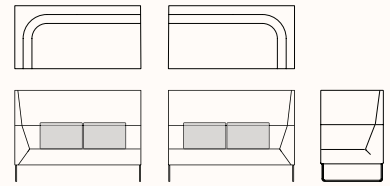

OW 1500mm
OD 750mm
OH 750mm
SH 450mm

Armless Lounge 2250

OW 2250mm
OD 750mm
OH 750mm
SH 450mm

1-Seat Ottoman

OW 750mm
OD 750mm
OH 450mm

2-Seat Ottoman

OW 1500mm
OD 750mm
OH 450mm

3-Seat Ottoman

OW 2250mm
OD 750mm
OH 450mm

Dimensions

Mason High Back Lounge

Highback Armchair 900

OW 900mm
OD 750mm
OH 1200mm
SH 450mm

Highback Lounge 1500

OW 1500mm
OD 750mm
OH 1200mm
SH 450mm

Highback Lounge 1800

OW 1800mm
OD 750mm
OH 1200mm
SH 450mm

LHS RHS

LHS RHS

Highback Lounge 2000

OW 2000mm
OD 750mm
OH 1200mm
SH 450mm

Single Arm Highback Lounge 90 LHS/RHS

OW 900mm
OD 750mm
OH 1200mm
SH 450mm

Single Arm Highback Lounge 1500 LHS/RHS

OW 1500mm
OD 750mm
OH 1200mm
SH 450mm

LHS RHS

LHS RHS

Single Arm Highback Lounge 1800 LHS/RHS

OW 1500mm
OD 750mm
OH 1200mm
SH 450mm

Double Arm Highback Lounge 2000 LHS/RHS

OW 1500mm
OD 750mm
OH 1200mm
SH 450mm