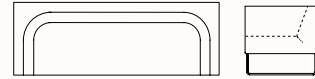

Stainless
Steel*

Black
ZPC_001

Silver
ZPC_016

Note: * Standard base colour

Dimensions

Mason Lounge

Armchair 900

OW 900mm
OD 750mm
OH 750mm
SH 450mm

Double Arm Lounge 1500

OW 1500mm
OD 750mm
OH 750mm
SH 450mm

Double Arm Lounge 2250

OW 2250mm
OD 750mm
OH 750mm
SH 450mm

LHS RHS

Single Arm Lounge 750 LHS/RHS

OW 750mm
OD 750mm
OH 750mm
SH 450mm

LHS RHS