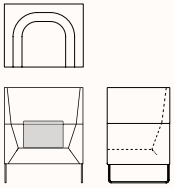

Single Arm Lounge 1500 LHS/RHS

OW 1500mm
OD 750mm
OH 750mm
SH 450mm

LHS RHS

Single Arm Lounge 2250 LHS/RHS

OW 2250mm
OD 750mm
OH 750mm
SH 450mm

Armless Lounge 750

OW 750mm
OD 750mm
OH 750mm
SH 450mm

Armless Lounge 1500

OW 1500mm
OD 750mm
OH 750mm
SH 450mm

Armless Lounge 2250

OW 2250mm
OD 750mm
OH 750mm
SH 450mm

1-Seat Ottoman

OW 750mm
OD 750mm
OH 450mm

2-Seat Ottoman

OW 1500mm
OD 750mm
OH 450mm

3-Seat Ottoman

OW 2250mm
OD 750mm
OH 450mm

Dimensions

Mason High Back Lounge

Highback Armchair 900

OW 900mm
OD 750mm
OH 1200mm
SH 450mm

Highback Lounge 1500

OW 1500mm
OD 750mm
OH 1200mm
SH 450mm

Highback Lounge 1800