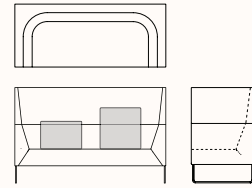

Single Arm Lounge 1500 LHS/RHS

OW 1500mm
OD 750mm
OH 750mm
SH 450mm

LHS RHS

Single Arm Lounge 2250 LHS/RHS

OW 2250mm
OD 750mm
OH 750mm
SH 450mm

Armless Lounge 750

OW 750mm
OD 750mm
OH 750mm
SH 450mm

Armless Lounge 1500

OW 1500mm
OD 750mm
OH 750mm
SH 450mm

Armless Lounge 2250

OW 2250mm
OD 750mm
OH 750mm
SH 450mm

1-Seat Ottoman

OW 750mm
OD 750mm
OH 450mm

2-Seat Ottoman

OW 1500mm
OD 750mm
OH 450mm

3-Seat Ottoman

OW 2250mm
OD 750mm
OH 450mm

Dimensions

Mason High Back Lounge

Highback Armchair 900

OW 900mm
OD 750mm
OH 1200mm
SH 450mm

Highback Lounge 1500

OW 1500mm
OD 750mm
OH 1200mm
SH 450mm

Highback Lounge 1800