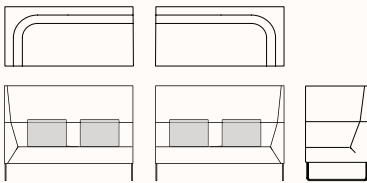

The range consists of a lounge in two back heights and ottomans. It is available with an armchair, 1-arm lounge and 2-arm lounge.

Option:

- Two tone upholstery:
Lower or upper
Inner or outer shell
- Connector clips

OW 2250mm
OD 750mm
OH 450mm

Dimensions

Mason High Back Lounge

Highback Armchair 900

OW 900mm
OD 750mm
OH 1200mm
SH 450mm

Highback Lounge 1500

OW 1500mm
OD 750mm
OH 1200mm
SH 450mm

Highback Lounge 1800

OW 1800mm
OD 750mm
OH 1200mm
SH 450mm

LHS RHS

LHS RHS

Highback Lounge 2000

OW 2000mm
OD 750mm
OH 1200mm
SH 450mm

Single Arm Highback Lounge 90 LHS/RHS

OW 900mm
OD 750mm
OH 1200mm
SH 450mm

Single Arm Highback Lounge 1500 LHS/RHS

OW 1500mm
OD 750mm
OH 1200mm
SH 450mm

LHS RHS

LHS RHS

Single Arm Highback Lounge 1800 LHS/RHS

OW 1500mm
OD 750mm
OH 1200mm
SH 450mm

Double Arm Highback Lounge 2000 LHS/RHS

OW 1500mm
OD 750mm
OH 1200mm
SH 450mm