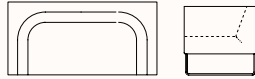

Stainless
Steel*

Black
ZPC_001

Silver
ZPC_016

Note: * Standard base colour

Dimensions

Mason Lounge

Armchair 900

OW 900mm
OD 750mm
OH 750mm
SH 450mm

Double Arm Lounge 1500

OW 1500mm
OD 750mm
OH 750mm
SH 450mm

Double Arm Lounge 2250

OW 2250mm
OD 750mm
OH 750mm
SH 450mm

LHS RHS

Single Arm Lounge 750 LHS/RHS

OW 750mm
OD 750mm
OH 750mm
SH 450mm

LHS RHS