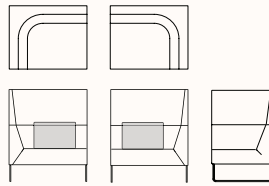

OW 1500mm
OD 750mm
OH 750mm
SH 450mm

Armless Lounge 2250

OW 2250mm
OD 750mm
OH 750mm
SH 450mm

1-Seat Ottoman

OW 750mm
OD 750mm
OH 450mm

2-Seat Ottoman

OW 1500mm
OD 750mm
OH 450mm

3-Seat Ottoman

OW 2250mm
OD 750mm
OH 450mm

Dimensions

Mason High Back Lounge

Highback Armchair 900

OW 900mm
OD 750mm
OH 1200mm
SH 450mm

Highback Lounge 1500

OW 1500mm
OD 750mm
OH 1200mm
SH 450mm

Highback Lounge 1800

OW 1800mm
OD 750mm
OH 1200mm
SH 450mm

LHS RHS

LHS RHS

Highback Lounge 2000

OW 2000mm
OD 750mm
OH 1200mm
SH 450mm

Single Arm Highback Lounge 90 LHS/RHS

OW 900mm
OD 750mm
OH 1200mm
SH 450mm

Single Arm Highback Lounge 1500 LHS/RHS

OW 1500mm
OD 750mm
OH 1200mm
SH 450mm

LHS RHS

LHS RHS

Single Arm Highback Lounge 1800 LHS/RHS

OW 1500mm
OD 750mm
OH 1200mm
SH 450mm

Double Arm Highback Lounge 2000 LHS/RHS

OW 1500mm
OD 750mm
OH 1200mm
SH 450mm