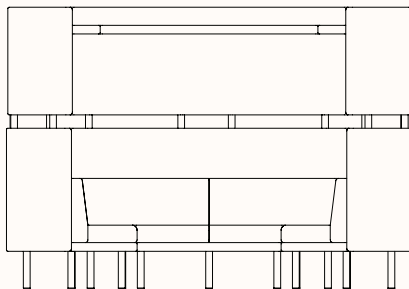

## Dimensions

DIA 3030mm  
OH 2100mm  
Seat Radius 750mm  
Curve 90°