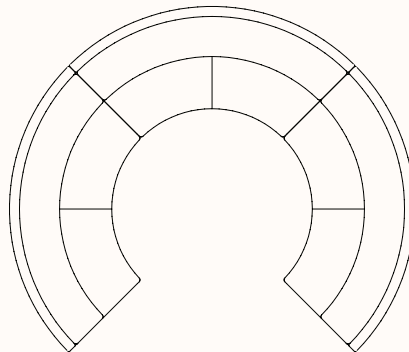

## Dimensions

DIA 3030mm  
OH 2100mm  
Seat Radius 750mm  
Curve 90°