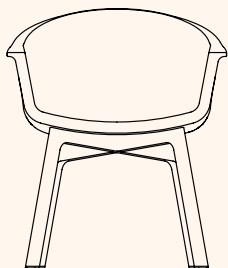

zenithinteriors.com

COCKPIT Chair

Zenith

Features:

Cockpit is an upholstered shell chair that reminded me of a pilot seat from a WWII-era fighter jet, but unlike those, I made this one comfortable and refined and upholstered", says Sean.

Cockpit is wide and has a downright luxurious finish.

Design: SEAN DIX

Warranty: 2 years

Finishes:

House Fabric Upholstery

Solid Wood Legs:

American
White Oak

Black
Stain

Upholstery:

Dark Grey
Fabric H801

Dimensions

Cockpit Chair

OW 675mm

OD 575mm

SH 445mm

OH 780mm