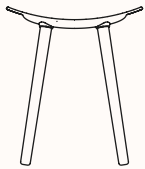

COMA Stool

Features:

Both manageable and stable, the Coma stools are functional and versatile. The collection's clean symmetrical design works well for both public and private areas.

Options:

- Low, counter or bar height
- 4 leg or central column base
- Footrest: Counter and bar only

Anthracite

Oak:

Stained

Natural

Dimensions

Coma Stool Low

OW 420mm
OD 310mm
SH 440mm
OH 480mm

Coma Stool Counter

OW 420mm
OD 310mm
SH 650mm
OH 690mm

Coma Stool Bar

OW 420mm
OD 310mm
SH 750mm
OH 790mm

Coma Wood Low

OW 420mm
OD 375mm
SH 440mm
OH 480mm

Coma Wood Counter

OW 420mm
OD 370mm
SH 650mm
OH 690mm

Coma Wood Bar