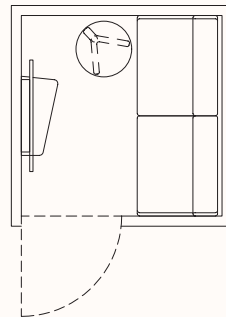

**Verse 2.1**

Internal Measurements

W 1800mm

D 1200mm

Desk 1100 x 700mm

SOL-Dash Round Stool

**Verse 2.1**

Internal Measurements

Desk 1400 x 750mm

Belite Task Chair

**Verse 2.2**

Internal Measurements

W 1800mm

D 1500mm

Media Panel on side wall with Shelf

SOL-Sit Lounge 1x 600mm & 1x 900mm

Yo Laptop Table

**Verse 2.3**

Internal Measurements

W 1800mm

D 1800mm

Desk 1700 x 750mm

Belite Task Chair

**Verse 2.3**

Internal Measurements

W 1800mm

D 1800mm

Media Panel on side wall with Shelf

SOL-Sit Lounge 2x 900mm

Yo Laptop Table

**Verse 2.3**

Internal Measurements