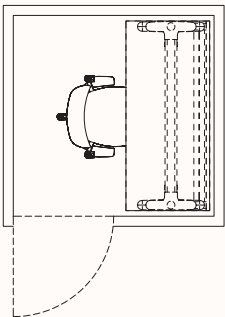

**Verse 2.1**

Internal Measurements

W 1800mm

D 1200mm

Desk 1100 x 700mm

SOL-Dash Round Stool

**Verse 2.1**

Internal Measurements

Desk 1400 x 750mm

Belite Task Chair

**Verse 2.2**

Internal Measurements

W 1800mm

D 1500mm

Media Panel on side wall with Shelf

SOL-Sit Lounge 1x 600mm & 1x 900mm

Yo Laptop Table

**Verse 2.3**

Internal Measurements

W 1800mm

D 1800mm

Desk 1700 x 750mm

Belite Task Chair

**Verse 2.3**

Internal Measurements

W 1800mm

D 1800mm

Media Panel on side wall with Shelf

SOL-Sit Lounge 2x 900mm

Yo Laptop Table

**Verse 2.3**

Internal Measurements