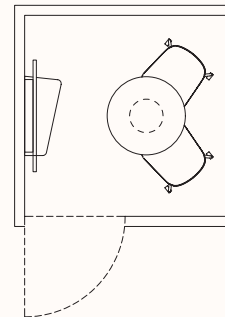

**Verse 2.1**

Internal Measurements

W 1800mm

D 1200mm

Desk 1100 x 700mm

SOL-Dash Round Stool

**Verse 2.1**

Internal Measurements

Desk 1400 x 750mm

Belite Task Chair

**Verse 2.2**

Internal Measurements

W 1800mm

D 1500mm

Media Panel on side wall with Shelf

SOL-Sit Lounge 1x 600mm & 1x 900mm

Yo Laptop Table

**Verse 2.3**

Internal Measurements

W 1800mm

D 1800mm

Desk 1700 x 750mm

Belite Task Chair

**Verse 2.3**

Internal Measurements

W 1800mm

D 1800mm

Media Panel on side wall with Shelf

SOL-Sit Lounge 2x 900mm

Yo Laptop Table

**Verse 2.3**

Internal Measurements