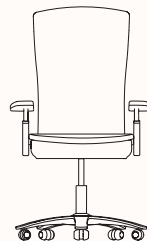

### Features:

Life chair is adaptable and responsive, providing constant support in today's kinetic workplace. The flexible seat and back automatically adjusts to facilitate balance and natural postures, from forward active to fully stretched and reclined. Life chair's low profile enables easier leg movement and a comfortable footrest with castors. Life complements any surrounding office environment with its light, luminescent and versatile quality.

### Dimensions

#### Life Task Chair without Arms

OW 650mm

OD 457-650mm

OH 980-1115mm

SW 500mm

SD 380-480mm

SH 400-535mm

#### Life Task Chair with Arms

OW 650mm

OD 650mm

OH 980-1115mm

SW 445-505mm

SD 380-480mm

SH 400-535mm

AW 635-695mm