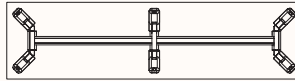

4 Leg Regular

To suit tops: 1000 - 1500mm
Top shape: Square

4 Leg Regular

To suit tops: 1000 - 1500mm
Top shape: Square Emerald

4 Leg Regular

To suit tops: 1000 - 1500mm
Top shape: Square Boat

4 Leg Small

To suit tops: 900 - 1100mm dia
Top shape: Round

4 Leg Regular

To suit tops: 1100 - 1600mm dia
Top shape: Round

4 Leg Regular

To suit tops: 1000 - 1500mmD
Min W: 1200mm
Max W: 2300mm
Top shape: Oval

Configurations

45° Leg

4 Leg Small

To suit tops: 900 - 999mmD
Min W: 1200mm
Max W: 2400mm
Top shapes: Rectangle & Emerald

6 Leg Small

To suit tops: 900 - 999mmD
Min W: 2401mm
Max W: 4800mm
Top shapes: Rectangle & Emerald

4 Leg Regular

To suit tops: 1000* - 1500mmD
*Boat tops: 1100 - 1500mmD
Min W: 1200mm
Max W: 2400mm
Top shapes: Rectangle, Emerald & Boat
Suitable with CTRL rail, Omni duct