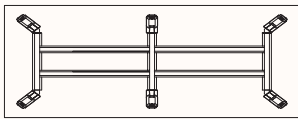

Configurations

45° Leg

4 Leg Small

To suit tops: 800 - 1000mm
Top shape: Square

4 Leg Small

To suit tops: 800 - 1000mm
Top shape: Square Emerald

4 Leg Small

To suit tops: 800 - 1000mm
Top shape: Square Boat

4 Leg Regular

To suit tops: 1000 - 1500mm
Top shape: Square

4 Leg Regular

To suit tops: 1000 - 1500mm
Top shape: Square Emerald

4 Leg Regular

To suit tops: 1000 - 1500mm
Top shape: Square Boat

4 Leg Small

To suit tops: 900 - 1100mm dia
Top shape: Round

4 Leg Regular

To suit tops: 1100 - 1600mm dia
Top shape: Round

4 Leg Regular

To suit tops: 1000 - 1500mmD
Min W: 1200mm
Max W: 2300mm
Top shape: Oval

Configurations

45° Leg

4 Leg Small

To suit tops: 900 - 999mmD
Min W: 1200mm
Max W: 2400mm
Top shapes: Rectangle & Emerald

6 Leg Small

To suit tops: 900 - 999mmD
Min W: 2401mm
Max W: 4800mm
Top shapes: Rectangle & Emerald

4 Leg Regular

To suit tops: 1000* - 1500mmD
*Boat tops: 1100 - 1500mmD
Min W: 1200mm
Max W: 2400mm
Top shapes: Rectangle, Emerald & Boat
Suitable with CTRL rail, Omni duct