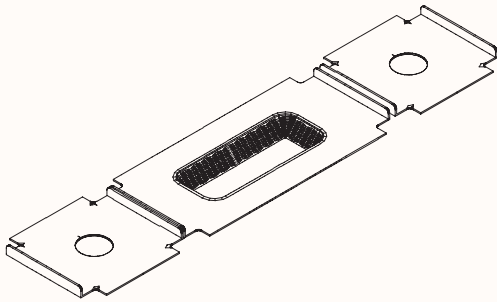

Configurations

Wall Bracket Mounting

D-End **DE4_WB**

Top shape: D-end
Length: 1200-2400mm
Depth: 1101-1700mm

D-End **DE4_WB_S**

Top shape: D-end
Length: 1200-2400mm
Depth: 750-1100mm

Cable Management Omni Duct

Omni Duct

W: 300mm
H: 88.5mm

Omni Duct

2 GPO Insert

4 GPO Insert

Felt Basket

Max GPO box dimensions 150mm wide x
400mm length x 120mm deep

Leg Cable Sleeve