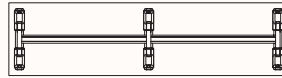

Top shape: Trapezoid
Length: 2401-4800mm
Depth: 1000-1500mm

Configurations

Linear Leg

4 Leg Small

To suit tops: 900 - 999mmD
Min W: 1200mm
Max W: 2400mm
Top shapes: Rectangle

6 Leg Small

To suit tops: 900 - 999mmD
Min W: 2401mm
Max W: 4800mm
Top shapes: Rectangle