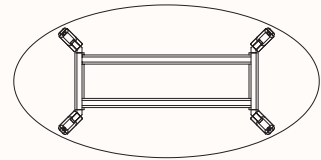

Configurations

45° Leg

4 Leg Small

To suit tops: 800 - 1000mm
Top shape: Square

4 Leg Small

To suit tops: 800 - 1000mm
Top shape: Square Emerald

4 Leg Small

To suit tops: 800 - 1000mm
Top shape: Square Boat

4 Leg Regular

To suit tops: 1000 - 1500mm
Top shape: Square

4 Leg Regular

To suit tops: 1000 - 1500mm
Top shape: Square Emerald

4 Leg Regular

To suit tops: 1000 - 1500mm
Top shape: Square Boat

4 Leg Small

To suit tops: 900 - 1100mm dia
Top shape: Round

4 Leg Regular

To suit tops: 1100 - 1600mm dia
Top shape: Round

4 Leg Regular

To suit tops: 1000 - 1500mmD
Min W: 1200mm
Max W: 2300mm
Top shape: Oval

Configurations

45° Leg

4 Leg Small

To suit tops: 900 - 999mmD
Min W: 1200mm
Max W: 2400mm
Top shapes: Rectangle & Emerald

6 Leg Small

To suit tops: 900 - 999mmD
Min W: 2401mm
Max W: 4800mm
Top shapes: Rectangle & Emerald

4 Leg Regular

To suit tops: 1000* - 1500mmD
*Boat tops: 1100 - 1500mmD
Min W: 1200mm
Max W: 2400mm
Top shapes: Rectangle, Emerald & Boat
Suitable with CTRL rail, Omni duct