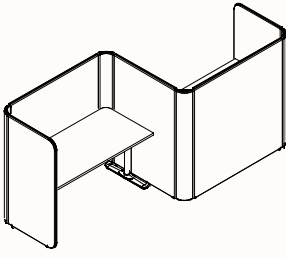

Entry Width 850mm
Corner radius of worktop 75mm

Side by Side 2

OW	2905mm	Worktop W	1350mm
	3305mm		1550mm
	3705mm		1750mm
OD	1620mm	Worktop D	600mm
	1720mm		700mm
	1820mm		800mm
OH	1200/1375mm	Worktop H	620-1230mm

Entry Width 850mm
Corner radius of worktop 75mm

Facing 2

OW	1470mm	Worktop W	1350mm
	1670mm		1550mm
	1870mm		1750mm
OD	3205mm	Worktop D	600mm
	3405mm		700mm
	3605mm		800mm
OH	1200/1375mm	Worktop H	620-1230mm

Entry Width 850mm
Corner radius of worktop 75mm

Precinct Alternate Run

Alternate run of 2

OW	2905mm	Worktop W	1350mm
	3305mm		1550mm
	3705mm		1750mm
OD	970mm	Worktop D	600mm
	1170mm		700mm
	1370mm		800mm
OH	1200/1375mm	Worktop H	620-1230mm