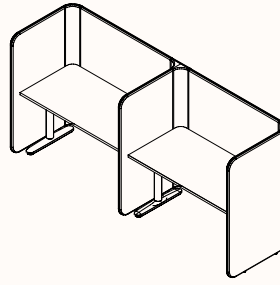

Corner radius of worktop 75mm

Run of 2

OW	2905mm	Worktop W	1350mm
	3305mm		1550mm
	3705mm		1750mm
OD	735mm	Worktop D	600mm
	835mm		700mm
	935mm		800mm
OH	1200/1375mm	Worktop H	620-1230mm

Corner radius of worktop 75mm