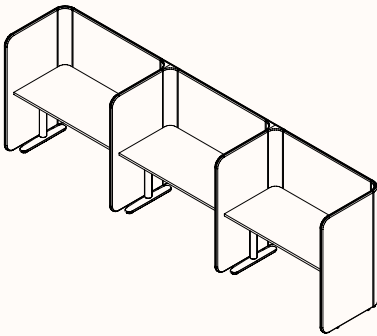

Corner radius of worktop 75mm

Run of 2

OW	2905mm	Worktop W	1350mm
	3305mm		1550mm
	3705mm		1750mm
OD	735mm	Worktop D	600mm
	835mm		700mm
	935mm		800mm
OH	1200/1375mm	Worktop H	620-1230mm

Corner radius of worktop 75mm