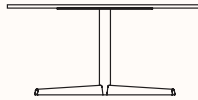

Dimensions

Square Table Tops

OW/OD 600/700/800mm

Round Table Tops

DIA 600/700/800mm

4 star base-P16

OW 430mm

OH 720mm

Suitable for 600mm square or round top and 700mm round top

4 star base-P18

OW 570mm

OH 720mm

Suitable for 700mm square and 800mm square or round top

Coffee Table with 4 star base-P15

OW 430mm

OH 400mm

Suitable for 600mm square or round top and 700mm round top

Coffee Table with 4 star base-P17

OW 570mm

OH 400mm

Suitable for 700mm square top and 800mm square or round top

Coffee Table with timber legs-P19

OH 400mm