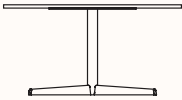

Dimensions

Square Table Tops

OW/OD 600/700/800mm

Round Table Tops

DIA 600/700/800mm

4 star base-P16

OW 430mm

OH 720mm

Suitable for 600mm square or round top and 700mm round top

4 star base-P18

OW 570mm

OH 720mm

Suitable for 700mm square and 800mm square or round top

Coffee Table with 4 star base-P15

OW 430mm

OH 400mm

Suitable for 600mm square or round top and 700mm round top

Coffee Table with 4 star base-P17

OW 570mm

OH 400mm

Suitable for 700mm square top and 800mm square or round top

Coffee Table with timber legs-P19

OH 400mm