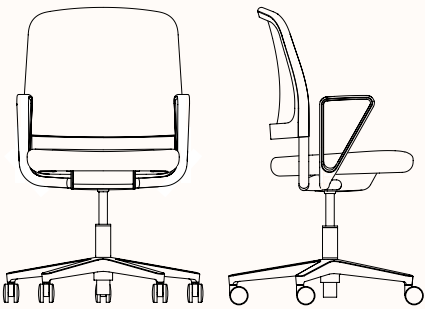

Denn Chair with Loop Arm

OW	683mm	SW	503mm
OD	374-430mm	SD	374-430mm
OH	910-1044mm	SH	386-520mm

	Width between Arms	496mm
	Height Above Seat (Arms)	200mm