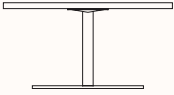

Black
Powder coat

Metal:

Micro-Blasted
Stainless Steel

Dimensions

Square Table Tops

S: 600 x 600mm
M: 700 x 700mm
L: 800 x 800mm

Round Table Tops

S: DIA 600mm
M: DIA 700mm
L: DIA 800mm

Outdoor Coffee Table

H40

OH 400mm
To suit S, M or L round or square top

Outdoor Table

H72

OH 720mm
To suit S, M or L round or square top

Outdoor High Table

H110

OH 1100mm
To suit S, M or L round or square top