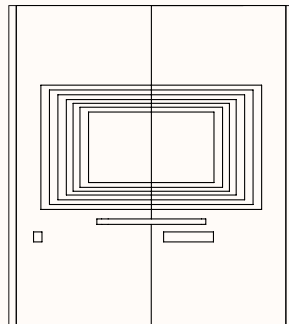

Option 4
RH: Door Panel
LH: Door Hinges
LH: Glass Panel

GPO Panel:

Left Hand Side

Panel: 600/900mmW
A1: 1175mmH
A2: 945mmH
B1: 805mmH
B2: 605mmH
B3: 165mmH

Right Hand Side

Mirrored

Power Outlet Options:

GPO + HDMI + USB + DATA

Media Panel: (Side Walls only)

TV & TV bracket not included

Verse 2.1: Option 1A

Media Panel 2x 600mmW:
LH GPO, RH switch & RH shelf
Fabric or Sonic Board (Internal)
TV Bracket Height: 1175mm (Seated Level)
TV Size: 42" - 45"

Verse 2.1: Option 1B

Media Panel 2x 600mmW:
RH GPO, LH switch & LH shelf
Fabric or Sonic Board (Internal)
TV Bracket Height: 1175mm (Seated Level)
TV Size: 42" - 45"

Door
Side

Door
Side

Verse 2.2: Option 2A

Media Panel RH 600mmW & LH 900mmW:
LH GPO, RH switch & RH shelf
Fabric or Sonic Board (Internal)
TV Bracket Height: 1175mm (Seated Level)
TV Size: 42" - 65"

Verse 2.2: Option 2B

Media Panel LH 600mmW & RH 900mmW:
RH GPO, LH switch & LH shelf
Fabric or Sonic Board (Internal)
TV Bracket Height: 1175mm (Seated Level)
TV Size: 42" - 65"