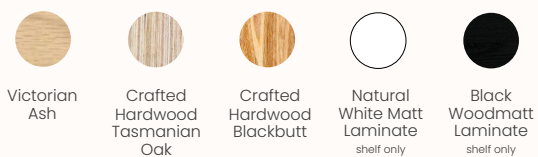

Championing their sustainability commitment, Crafted Hardwoods will contribute to reforestation through OneTreePlanted for each Verse purchased with Crafted Hardwoods frames, For every Verse 2 sold, 2 trees will be planted.

Options:

- 3 standard room sizes (WxD) with 2 available heights
- Media panel and shelf
- White board or cork board accessories

Design: ZENITH DESIGN STUDIO

Warranty: 5 years
(Refer to Zenith Warranty Document for more details)

Certifications: GECA, 3 Green Star Credits for acoustics

Finishes:

Frame & Shelf:	Victorian Ash Timber, Crafted Hardwood Timber Tasmanian Oak & Blackbutt (Converted low value, juvenile pulp turned into new hardwoods that look and feel like 100-year-old wood)
Shelf Option:	Natural White & Black Woodmatt Laminate
Front Wall Panel:	Laminated Glass 6.76mm
Glazed Door:	Frameless Toughened Glass 10mm
Internal Side Walls:	Fabric or Sonic Board
Internal Back Walls:	Laminated Glass 6.76mm, Fabric or Sonic Board
External Side Walls:	Fabric
External Back Walls:	Laminated Glass 6.76mm or Fabric
Ceiling Internal:	Sonic Board
Ceiling External:	Natural White Matt Laminate
Inner/Outer Floor Track:	Black - Satin ZPC_001
Upholstery in fabric categories A, B or C	Refer to Verse Fabric Specification

Frame & Shelf: