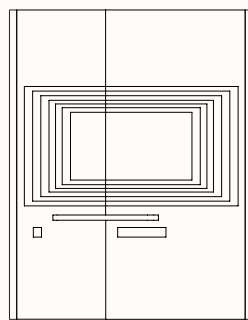

Verse 2.3

OW 1980mm
OD 1980mm
H 2200/2400mm (Frame)
OH 2370/2600mm (Including fan box)
Internal Room Size: 1800 x 1800mm

Side walls made up of: 2x 900mmW panels
Front & back walls made up of: 2x 900mmW panels

Option 4
RH: Door Panel
LH: Door Hinges
LH: Glass Panel

GPO Panel:

Left Hand Side

Panel: 600/900mmW
A1: 1175mmH
A2: 945mmH
B1: 805mmH
B2: 605mmH
B3: 165mmH

Right Hand Side

Mirrored

Power Outlet Options:

GPO + HDMI + USB + DATA

Media Panel: (Side Walls only)

TV & TV bracket not included

Verse 2.1: Option 1A

Media Panel 2x 600mmW:
LH GPO, RH switch & RH shelf
Fabric or Sonic Board (Internal)
TV Bracket Height: 1175mm (Seated Level)
TV Size: 42" - 45"

Verse 2.1: Option 1B

Media Panel 2x 600mmW:
RH GPO, LH switch & LH shelf
Fabric or Sonic Board (Internal)
TV Bracket Height: 1175mm (Seated Level)
TV Size: 42" - 45"

Door
Side

Door
Side

Verse 2.2: Option 2A