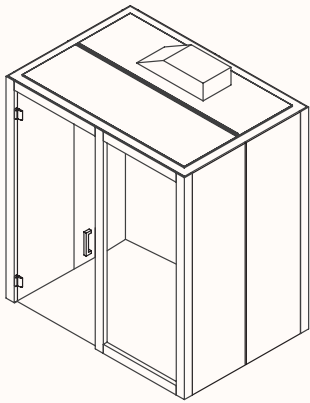

Frame & Shelf:

Sonic Board:

Dimensions:

Verse 2.1

OW 1980mm
OD 1380mm
H 2200/2400mm (Frame)
OH 2370/2600mm (Including fan box)
Internal Room Size: 1800 x 1200mm

Side walls made up of: 2x 600mmW panels
Front & back walls made up of: 2x 900mmW panels

Verse 2.2

OW 1980mm
OD 1680mm
H 2200/2400mm (Frame)
OH 2370/2600mm (Including fan box)
Internal Room Size: 1800 x 1500mm

Side walls made up of: 1x 600mmW & 1x 900mmW panels
Front & back walls made up of: 2x 900mmW panels

Verse 2.3

OW 1980mm
OD 1980mm
H 2200/2400mm (Frame)
OH 2370/2600mm (Including fan box)
Internal Room Size: 1800 x 1800mm

Side walls made up of: 2x 900mmW panels
Front & back walls made up of: 2x 900mmW panels