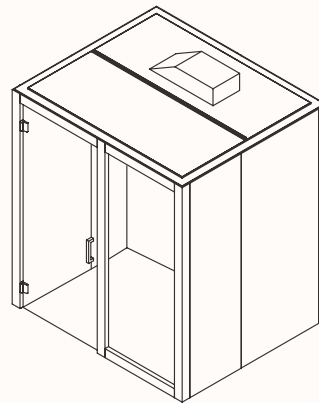

Frame & Shelf:

Sonic Board:

Dimensions:

Verse 2.1

OW 1980mm
OD 1380mm
H 2200/2400mm (Frame)
OH 2370/2600mm (Including fan box)
Internal Room Size: 1800 x 1200mm

Side walls made up of: 2x 600mmW panels
Front & back walls made up of: 2x 900mmW panels

Verse 2.2

OW 1980mm
OD 1680mm
H 2200/2400mm (Frame)
OH 2370/2600mm (Including fan box)
Internal Room Size: 1800 x 1500mm

Side walls made up of: 1x 600mmW & 1x 900mmW panels
Front & back walls made up of: 2x 900mmW panels

Verse 2.3

OW 1980mm
OD 1980mm
H 2200/2400mm (Frame)
OH 2370/2600mm (Including fan box)
Internal Room Size: 1800 x 1800mm

Side walls made up of: 2x 900mmW panels
Front & back walls made up of: 2x 900mmW panels