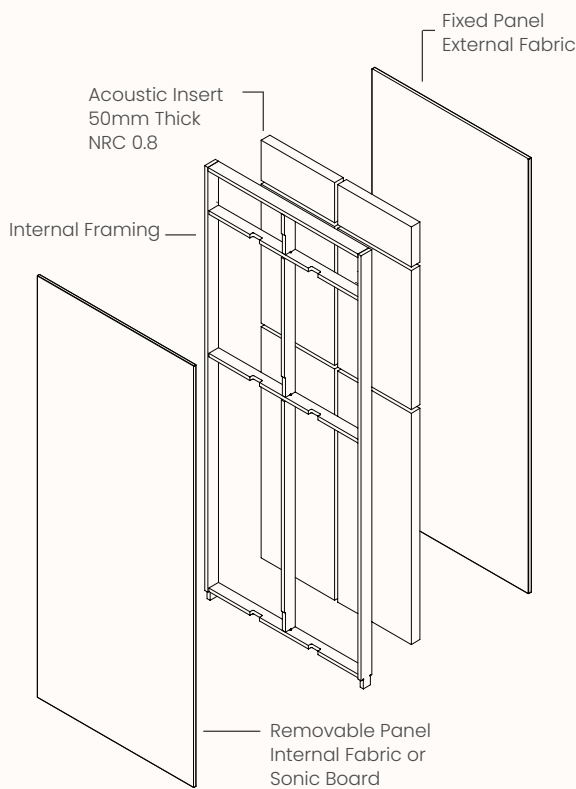

Acoustics:

Verse has been tested in accordance with ISO 717-1:2004 Acoustics – Rating of sound insulation in buildings and of building elements – Airborne sound insulation.

Independent Acoustic Testing shows that Verse can qualify for 3 Green Star Credits for acoustics and can achieve between 28-36Dw at 40dB Ambiance with a Privacy Rating of 64-74, depending on the wall type and material selected.

Normal voice conversations can be heard as a muffled sound in adjoining rooms but cannot be understood.

Verse acoustic performance is comparable to most general use office rooms.

Panel Layers: