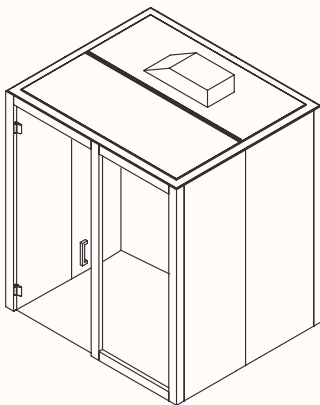

Frame & Shelf:

Sonic Board:

Dimensions:

Verse 2.1

OW 1980mm
OD 1380mm
H 2200/2400mm (Frame)
OH 2370/2600mm (Including fan box)
Internal Room Size: 1800 x 1200mm

Side walls made up of: 2x 600mmW panels
Front & back walls made up of: 2x 900mmW panels

Verse 2.2

OW 1980mm
OD 1680mm
H 2200/2400mm (Frame)
OH 2370/2600mm (Including fan box)
Internal Room Size: 1800 x 1500mm

Side walls made up of: 1x 600mmW & 1x 900mmW panels
Front & back walls made up of: 2x 900mmW panels

Verse 2.3

OW 1980mm
OD 1980mm
H 2200/2400mm (Frame)
OH 2370/2600mm (Including fan box)
Internal Room Size: 1800 x 1800mm

Side walls made up of: 2x 900mmW panels
Front & back walls made up of: 2x 900mmW panels