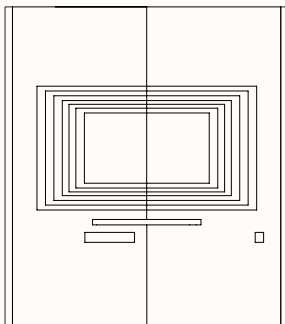

Option 4
RH: Door Panel
LH: Door Hinges
LH: Glass Panel

GPO Panel:

Left Hand Side

Panel: 600/900mmW
A1: 1175mmH
A2: 945mmH
B1: 805mmH
B2: 605mmH
B3: 165mmH

Right Hand Side

Mirrored

Power Outlet Options:

GPO + HDMI + USB + DATA

Media Panel: (Side Walls only)

TV & TV bracket not included

Verse 2.1: Option 1A

Media Panel 2x 600mmW:
LH GPO, RH switch & RH shelf
Fabric or Sonic Board (Internal)
TV Bracket Height: 1175mm (Seated Level)
TV Size: 42" - 45"

Verse 2.1: Option 1B

Media Panel 2x 600mmW:
RH GPO, LH switch & LH shelf
Fabric or Sonic Board (Internal)
TV Bracket Height: 1175mm (Seated Level)
TV Size: 42" - 45"

Door
Side

Door
Side

Verse 2.2: Option 2A

Media Panel RH 600mmW & LH 900mmW:
LH GPO, RH switch & RH shelf
Fabric or Sonic Board (Internal)
TV Bracket Height: 1175mm (Seated Level)
TV Size: 42" - 65"

Verse 2.2: Option 2B

Media Panel LH 600mmW & RH 900mmW:
RH GPO, LH switch & LH shelf
Fabric or Sonic Board (Internal)
TV Bracket Height: 1175mm (Seated Level)
TV Size: 42" - 65"